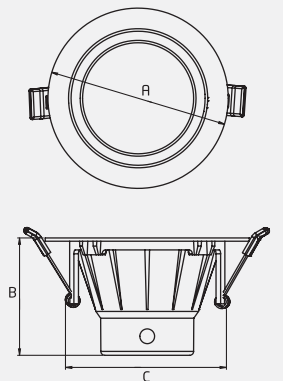

Rated Wattage	5W
Length (A)	117
Width (B)	50
Cut-Out (C)	75

All dimensions are in mm