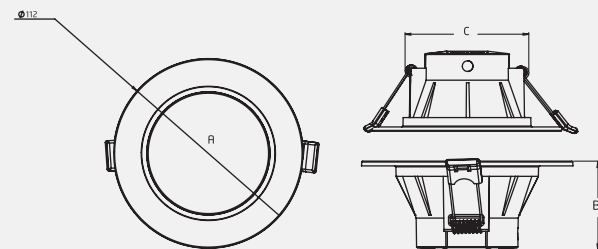

Rated Wattage	5W
Length (A)	112
Width (B)	50
Cut-Out (C)	75

All dimensions are in mm