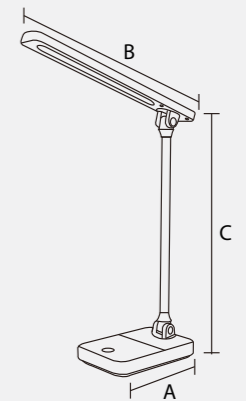

DESK LAMP LINEAR

Featuring clean lines and a straightforward design, this lamp provides bright, direct lighting. With dimmable settings and a 3-hour backup, it's perfect for focused tasks and adaptable to various needs.

Details	LED Desk Lamp - Linear
Rated Wattage	3W
Operation Type	Rechargeable
Colour Temperature	3CCT (White, Warm White, Natural White)
Protection Class	IP 20
Housing	Polycarbonate
MRP (₹)	1350
Std Pkg.	30

Rated Wattage	Length (A)	Width (B)	Height (C)
3W	140	100	340

All dimensions are in mm