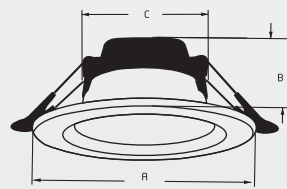

Rated Wattage	6W
Length (A)	105
Width (B)	45
Cut-Out (C)	62

All dimensions are in mm