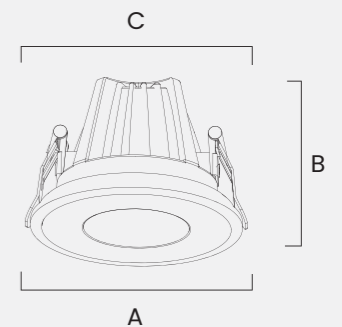

Rated Wattage	5W	10W
Length (A)	67	93
Width (B)	52	85
Cut-Out (C)	55	75

All dimensions are in mm