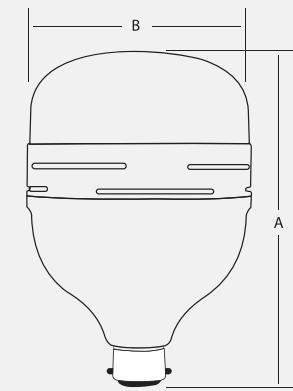

Rated Wattage	8W	9W	12W 15W
Length (A)	120	140	140
Width (B)	60	70	70

All dimensions are in mm

Emergency backup upto 4 hrs

Automatic Battery Charging

Overcharging & Deep Discharge Battery Protection

Details	Emergency LED Lamp		
Rated Wattage	20W	25W	30W
Lumen(AC)	2000	2500	3000
Lumen(DC)	600	650	700
Power Factor	>0.9	>0.9	>0.90
Colour Temperature	6500K	6500K	6500K
CRI	>80	>80	>80
Base	B22	B22	B22D
Housing	Thermoplastic	Thermoplastic	Thermoplastic
Protection Class	IP 20	IP 20	IP 20
MRP (₹)	1500	1700	2000
Std. Pkg	15	15	10