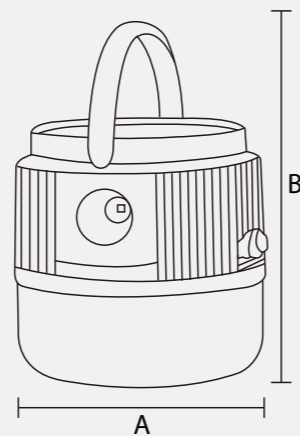

LED LAMP LANTERN

Blending traditional lantern aesthetics with modern functionality, this lamp emits a warm, inviting light, perfect for cozy reading corners or adding a rustic touch to your study. With dimmable light and a 4-hour backup, its rechargeable feature enhances convenience and versatility.

Details	LED Lamp Lantern
Rated Wattage	5W
Operation Type	Rechargeable
Colour Temperature	White
Protection Class	IP 20
Housing	Polycarbonate
MRP (₹)	850
Std Pkg.	100

Rated Wattage	Length (A)	Width (B)	Height (C)
5W	100	100	135

All dimensions are in mm

DESK LAMP ELLIPSE

With its flexible, elliptical design, this lamp delivers wide, even lighting. It offers dimmable light and a 3-hour backup, making it ideal for tasks that require concentration in contemporary settings.

Details	LED Desk Lamp - Ellipse
Rated Wattage	3W
Operation Type	Rechargeable
Colour Temperature	3CCT (White, Warm White, Natural White)
Protection Class	IP20
Housing	Polycarbonate
MRP (₹)	650
Std Pkg.	100

Rated Wattage	Length (A)	Width (B)	Height (C)
3W	100	100	395

All dimensions are in mm