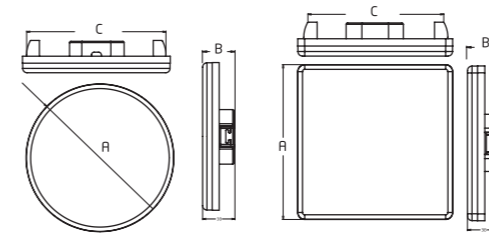

Details	Backlit Recess Adjustable Panel	
Rated Wattage	12W	18W
Lumen	1200	1800
Power Factor	>0.9	>0.9
Colour Temperature	3000K,4000K, 6500K	3000K,4000K, 6500K
Shape	Round/Square	Square/Round
Housing	Polycarbonate	Polycarbonate
Protection Class	IP20	IP20
CRI	>80	>80
MRP (₹)	900	1100
Std. Pkg.	20	20

Square

Rated Wattage	12W	18W
Length (A)	120	170
Width (B)	38	38
Cut-Out (C)	60-100	60-140

All dimensions are in mm

Round

Rated Wattage	12W	18W
Length (A)	120x120	170x170
Width (B)	38	38
Cut-Out (C)	60-100	60-140

All dimensions are in mm