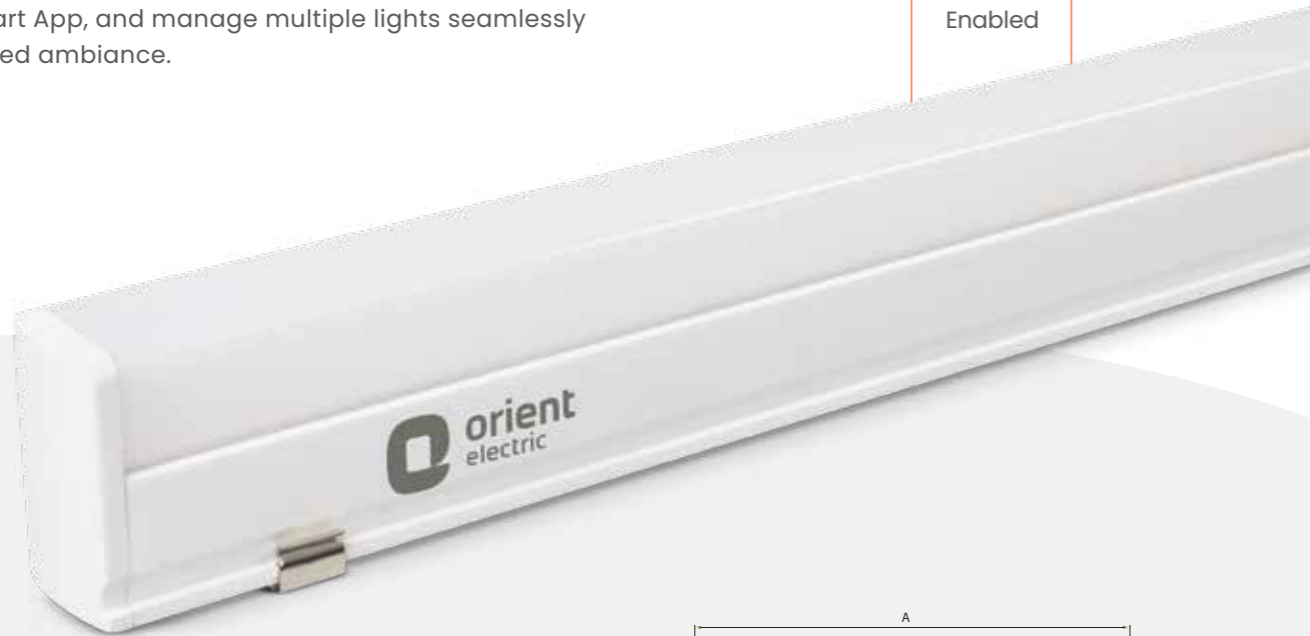

LED BATTEN ORISMART

Adjust your home's lighting to match your mood with the Orismart LED Batten. Control the lights from anywhere using the Orient Smart App, and manage multiple lights seamlessly for a customised ambiance.