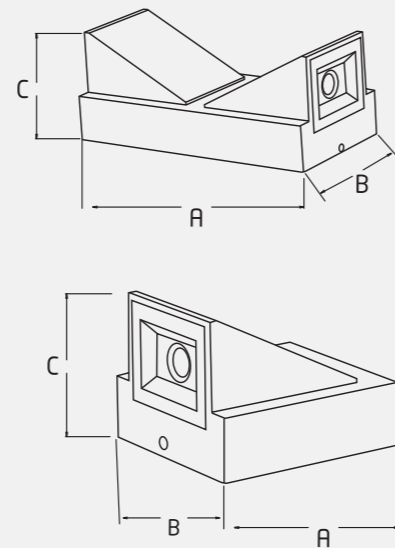

DECO WALL LIGHT K TYPE

Featuring a contemporary, sharp look with clean lines and an adjustable head, its up-and-down light throw accentuates wall features and creates focused illumination for various spaces.

Details	Wall Light	
Rated Wattage	3W	6W
Lumen	225	450
Power Factor	>0.9	>0.9
Colour Temperature	3000K/4000K/6500K	3000K/4000K/6500K
Protection Class	IP 54	IP 54
Housing	Polycarbonate	Polycarbonate
MRP (₹)	700	1000
Std. Pkg	40	20

Rated Wattage	Length (A)	Length (B)	Height (C)
3W	81	81	70
6W	147	82	65

All dimensions are in mm