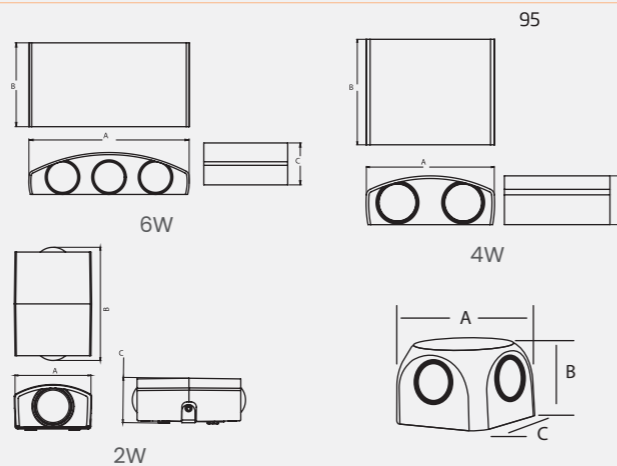

DECO WALL LIGHT UP-DOWN

Illuminate your home's exterior with the Deco Wall Light, designed to throw light both upwards and downwards. This fixture not only highlights architectural features but also creates captivating patterns on the wall, turning your exterior into a work of art.

Details	Wall Light Up-Down			
Rated Wattage	2W Up-down	4W Up-down	6W Up-down	4W Ball, 4 Way
Lumen	140	280	420	280
Power Factor	>0.9	>0.9	>0.9	>0.9
Colour Temperature	3000K/4000K/6500K Red, Blue, Green	3000K/4000K/6500K Red+Blue, Red+Green	3000K/4000K/6500K RGB	3000K/4000K/6500K
Protection Class	IP 54	IP 54	IP 54	IP 54
Housing	Polycarbonate	Polycarbonate	Polycarbonate	Polycarbonate
MRP (₹)	600	1000	1350	1000
Std. Pkg	20	20	20	20

Rated Wattage	Length (A)	Width (B)	Height (C)
2W Up-down	86	62	36
4W Up-down	100	80	36
6W Up-down	153	80	41
4W Ball	76	76	46

All dimensions are in mm

FLEXI SPOT LIGHT

Adjust and direct light exactly where you need it with this flexible spotlight. Whether it is for reading, or creating focused ambiance, it is a versatile addition to any room.

Details	Flexi Spot Light
Rated Wattage	3W
Lumen	210
Shape	Round
Power Factor	>0.5
Colour Temperature	6500K/4000K/3000K
CRI	>80
Protection Class	IP 20
Housing	Aluminium
MRP (₹)	1000
Std. Pkg	20

Rated Wattage	Length (A)	Length (B)
3W	65	210

All dimensions are in mm