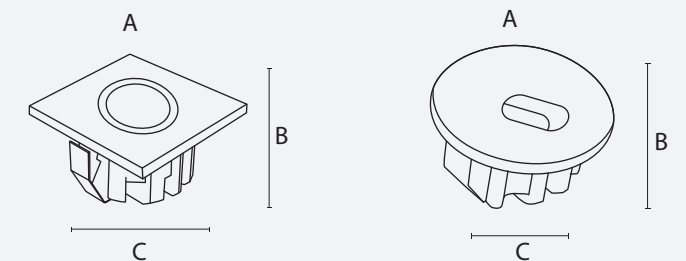

LED SPOT LIGHT VIVID (3W)

Engineered for focused lighting, this spotlight is ideal for highlighting special features like artwork or decorative objects. It fits seamlessly into a 2-inch junction box, making it perfect for accentuating niches and cabinets with thoughtful illumination.

Details	LED Spotlight - Vivid
Rated Wattage	3W
Lumen	180
Shape	Round
Cut-out size (mm)	Ø50mm
Power Factor	>0.90
Colour Temperature	6500K, 3000K, Red, Blue, Green, Pink
CRI	>80
Protection Class	IP 20
Housing	Polycarbonate
MRP (₹)	200
Std. Pkg.	50

Rated Wattage	1W
Dia (A)	75
Height (B)	27
Cut-Out (C)	50

All dimensions are in mm

LED SPOT LIGHT VIVID STEP LIGHT

Illuminate your steps with the Vivid Step Light. This 3W light is designed to enhance safety and add a touch of elegance to staircases and pathways. Its compact design ensures a low-profile installation, providing focused, energy-efficient illumination that guides your way.

Details	Vivid Step Light
Rated Wattage	3W
Lumen(AC)	60lm
Power Factor	>0.5
Colour Temperature	3000K,
CRI	80
Shape	Round/ Square
Cut-out size (mm)	Ø35mm
Protection Class	IP 20
Housing	Aluminium
MRP (₹)	500
Std. Pkg.	50

Rated Wattage	3W
Length (A)	42
Width (B)	26
Cut-Out (C)	35

All dimensions are in mm