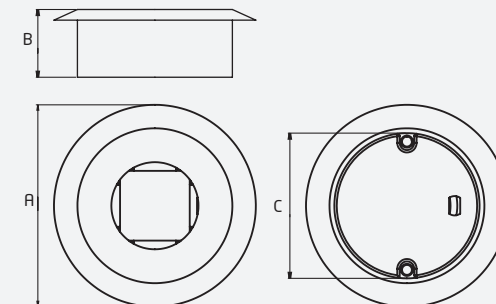

Rated Wattage	2W
Dia (A)	42
Height (B)	14
Cut-Out (C)	32

All dimensions are in mm