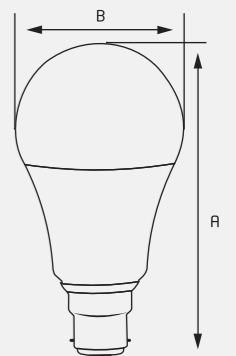

3 IN 1

Details	LED Lamp - 3 in 1 (Moodlight)
Rated Wattage	9W
Lumen	900
Power Factor	>0.90
Colour Temperature	3 in 1 (6500K/4000K/3000K)
CRI	>80
Beam Angle	180°
Housing	Polycarbonate
Base	B22D
MRP (₹)	225
Std. Pkg.	60

Rated Wattage	9W
Length (A)	112
Width (B)	60

All dimensions are in mm