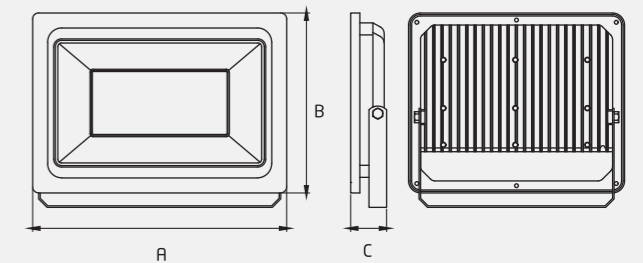

LED FLOOD LIGHT SLIM (10W - 50W)

Slim and efficient, this LED flood light is ideal for illuminating large spaces such as building façades, home exteriors, gardens, and parks. Its streamlined design enhances the overall visual appeal of spaces.

Details	LED Flood Light Razor Plus (10W - 50W)			
Rated Wattage	10W	20W	30W	50W
Lumen	1000	2000	3000	5000
Power Factor	>0.9	>0.9	>0.9	>0.9
Colour Temperature	3000K/6500K	3000K/6500K	3000K/6500K	3000K/6500K
Housing	Aluminium Die Casting	Aluminium Die Casting	Aluminium Die Casting	Aluminium Die Casting
Protection Class	IP 65	IP 65	IP 65	IP 65
MRP (₹)	1500	2500	3500	4500
Std. Pkg	40	40	10	4

Rated Wattage	10W	20W	30W	50W
Length (A)	115	145	185	205
Width (B)	90	110	135	165
Height (C)	29.5	33.5	36	42

All dimensions are in mm

LED FLOOD LIGHT SLIM (70W - 200W)

Ideal for large area lighting like stadiums, outdoor events, and façades lighting, this LED flood light is designed with a sleek, slim profile that adds a premium aesthetic to any setting.

Details	LED Flood Light Slim (70W - 200W)			
Rated Wattage	70W	100W	150W	200W
Lumen	7000	10000	13500	18000
Power Factor	>0.9	>0.9	>0.9	>0.9
Colour Temperature	3000K/6500K	3000K/6500K	3000K/6500K	3000K/6500K
Housing	Aluminium Die Casting	Aluminium Die Casting	Aluminium Die Casting	Aluminium Die Casting
Protection Class	IP 65	IP 65	IP 65	IP 65
MRP (₹)	5500	7000	10000	14000
Std. Pkg	10	04	05	04

Rated Wattage	70W	100W	150W	200W
Length (A)	229	285	340	400
Width (B)	165	220	250	300
Height (C)	40	48	55	55

All dimensions are in mm