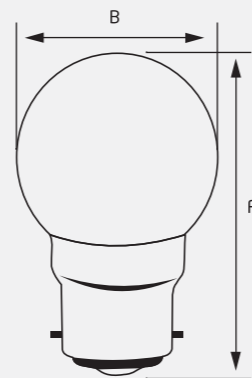

Rated Wattage	0.5W
Length (A)	70
Width (B)	45

All dimensions are in mm