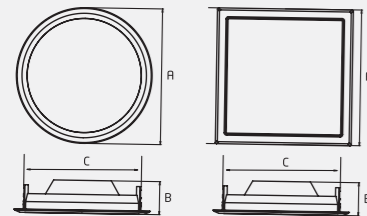

LED RECESS PANEL 3 IN 1 MOODLIGHT

This versatile panel offers three lighting options—cool white (6500K), neutral white (4000K), and warm white (3000K)—allowing you to adjust the ambiance to suit your mood or task. Ideal for living rooms, bedrooms, and multi-purpose spaces.