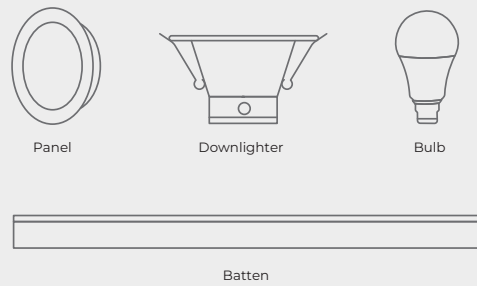

Rated Wattage	10W
Length (A)	116
Width (B)	36
Cut-Out (C)	105

All dimensions are in mm

Emergency Backup up to 3 hrs

Automatic Battery Charging

Overcharging & deep discharge battery protection

Experience the comfort of flicker-control technology with our EyeLuv lights that help reduce eye strain and fatigue. Enjoy uniform, soothing illumination that protects your eyes while enhancing your space. The EyeLuv range is best suited for environments that require constant lighting, such as classrooms, offices and homes.