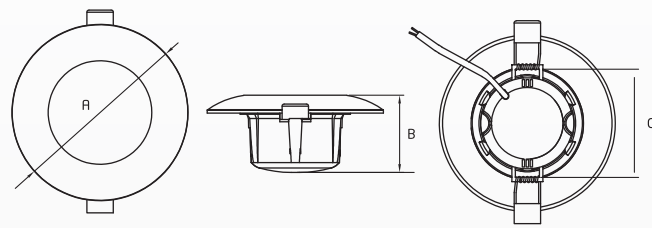

LED DOWNLIGHTER MOODLIGHT MINI 3W

Customise your lighting with cool white, neutral white, and warm white options in one downlighter. Perfect for bedrooms, living rooms, or any space where you want adaptable lighting.

3 IN 1

Details	Moodlight Mini LED Downlighter
Rated Wattage	3W
Lumen	180
Shape	Round
Cut-out size (mm)	48mm
Power Factor	>0.90
Colour Temperature	3 in 1 6500K, 3000K, 4000k
CRI	>80
Housing	Polycarbonate
Protection Class	IP20
MRP (₹)	400
Std. Pkg.	20

Rated Wattage	3W
Length (A)	81
Width (B)	45
Cut-Out (C)	48

All dimensions are in mm

LED DOWNLIGHTER MULTICOLOUR MINI 3W

Bring a playful touch to your space with this 3W downlighter, offering red, blue, and pink lighting options. Shift between colours with ease, creating the right atmosphere for any moment. Ideal for personal spaces like bedrooms and entertainment areas.

3 IN 1