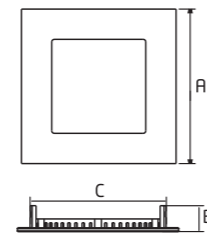

Square

Rated Wattage	3W	6W	12W	18W	24W
Length (A)	85x85	120x120	170x170	225x225	300x300
Width (B)	21	21	21	21	21
Cut-Out (C)	70x70	110x110	160x160	205x205	270x270

All dimensions are in mm