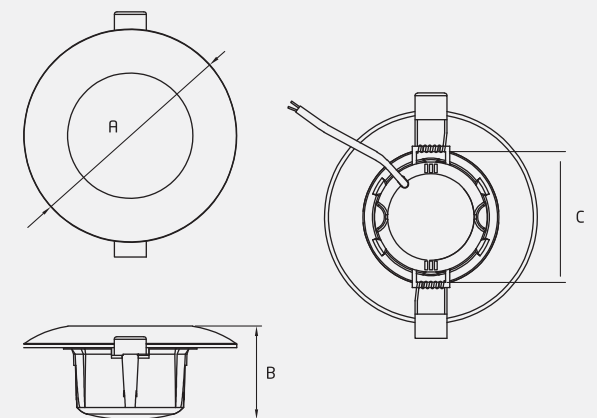

LED DOWNLIGHTER MOON LITE 3W MINI

The Moon Lite Mini downlighter, with a 3W output, is perfect for illuminating shelves, niches and highlighting accents. Its compact design ensures focused lighting that enhances the details of any space, making it ideal for subtle illumination.