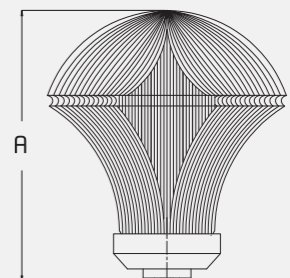

DECO CABINET LIGHT

The Deco Cabinet Light offers sleek, unobtrusive lighting for shelves and cabinets. Its slim design ensures a clean look while providing effective illumination for your display items or workspace.

Details	Deco Cabinet Light	
Rated Wattage	5W	10W
Lumen	400	800
Power Factor	>0.9	>0.9
Colour Temperature	3000K/4000K/6500K	3000K/4000K/6500K
Housing	Aluminium Die Casting	Aluminium Die Casting
MRP (₹)	600	700
Std. Pkg	50	50

Rated Wattage	Length (A)	Length (B)	Height (C)
5W	295	17	8
10W	583	17	8

All dimensions are in mm

DECO MUSHROOM-GATE LIGHT FIXTURE

With a distinctive mushroom shape, this gate light fixture brings a welcoming warmth to entryways. Its gentle, diffused glow improves visibility while creating a pleasant environment.

Details	Deco Mushroom
Rated Wattage	Up to 12W / 14W
Finish	Prismatic
Shape	Mushroom
Size	200 mm Diameter
Input Voltage (V)	220-240V AC
Mounting Arrangement	Pole, min. 50-60mm inner dia
Holder Base	B22d
Housing	Unbreakable Polycarbonate
Protection Class	IP 65
MRP (₹)	800
Std. Pkg	12

Rated Wattage	Length (A)	Length (B)
12W / 14W	225	225

All dimensions are in mm