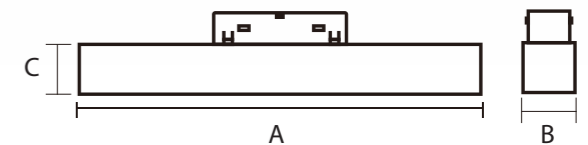

MAGNELITE FOLD

Bring flexibility to your lighting setup with the Magnelite Fold. Its adjustable design allows you to direct light precisely where needed, making it perfect for dynamic spaces that require adaptable lighting solutions.

Details	Magnelite fold		
Rated Wattage	6W	12W	18W
Lumen	420lm	840lm	1260lm
Power Factor	>0.90	>0.90	>0.90
Colour Temperature	3000k, 4000k	3000k, 4000k	3000k, 4000k
CRI	>80	>80	>80
Protection Class	IP 20	IP 20	IP 20
Housing	Aluminium	Aluminium	Aluminium
Beam Angle	24°	24°	24°
MRP (₹)	1100	1450	1900
Std. Pkg.	20	20	20

Rated Wattage	6W	12W	18W
Length (A)	116	230	331
Width (B)	22	22	22
Height (C)	100	100	100

All dimensions are in mm

MAGNELITE LINEAR

For clean, uninterrupted lines of light, the Magnelite Linear is your go-to. It provides a continuous beam, ideal for office spaces, corridors, or any area that benefits from uniform lighting.

Details	Magnelite Linear	
Rated Wattage	10W	20W
Lumen	235lm	570lm
Power Factor	>0.90	>0.90
Colour Temperature	3000k, 4000k	3000k, 4000k
CRI	>80	>80
Protection Class	IP 20	IP 20
Housing	Aluminium	Aluminium
Beam Angle	120°	120°
MRP (₹)	800	1500
Std. Pkg.	20	20

Rated Wattage	10W	20W
Length (A)	300	600
Width (B)	22	22
Height (C)	25	25

All dimensions are in mm