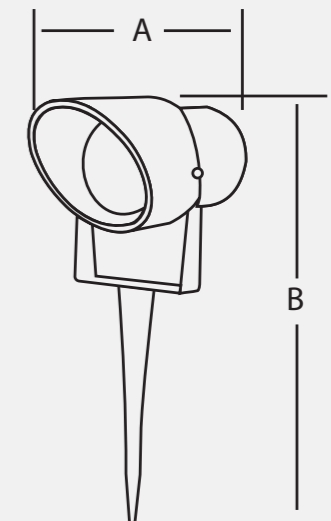

LED BULKHEAD

Versatile and easy to install, this LED bulkhead light is suitable for both indoor and outdoor use, making it a practical choice for homes and office spaces. With IP65 protection, it is resistant to dust and water, ensuring reliable performance in various conditions.

Details	LED Bulkhead		
Rated Wattage	5W	12W	20W
Lumen	450	1080	1600
Power Factor	>0.90	>0.90	>0.90
Colour Temperature	6500K/3000K	6500K/3000K	6500K/3000K
Housing	Polycarbonate	Polycarbonate	Polycarbonate
Protection Class	IP 66	IP 66	IP 66
MRP (₹)	350	700	1100
Std. Pkg	50	50	20

Rated Wattage	5W	12W	20W
Length (A)	117	165	240
Width (B)	44	85	120
Height (C)	61	65	46

All dimensions are in mm

SPIKE LIGHT

Perfect for accentuating your garden or pathway, this light easily stakes into the ground, casting focused illumination wherever you need it. Ideal for highlighting landscaping features or creating a welcoming outdoor atmosphere.

Details	Spike Light	
Rated Wattage	6W	12W
Lumen	390	780
Power Factor	>0.9	>0.9
Colour Temperature	6500K/3000K/4000K/ RED/BLUE/GREEN	6500K/3000K/4000K/ RED/BLUE/GREEN
Shape	Round	Round
Housing	Aluminium	Aluminium
Protection Class	IP65	IP65
MRP (₹)	1500	2000
Std. Pkg	20	20

Rated Wattage	6W	12W
Length (A)	79	89
Width (B)	60	70
Height (C)	310	320

All dimensions are in mm