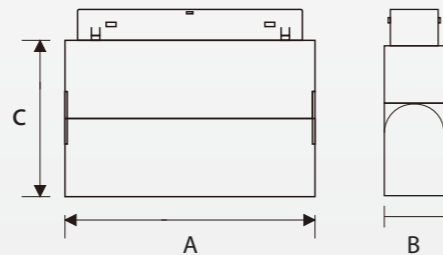

MAGNELITE FOLD

Bring flexibility to your lighting setup with the Magnelite Fold. Its adjustable design allows you to direct light precisely where needed, making it perfect for dynamic spaces that require adaptable lighting solutions.

Details	Magnelite fold		
Rated Wattage	6W	12W	18W
Lumen	420lm	840lm	1260lm
Power Factor	>0.90	>0.90	>0.90
Colour Temperature	3000k, 4000k	3000k, 4000k	3000k, 4000k
CRI	>80	>80	>80
Protection Class	IP 20	IP 20	IP 20
Housing	Aluminium	Aluminium	Aluminium
Beam Angle	24°	24°	24°
MRP (₹)	1100	1450	1900
Std. Pkg.	20	20	20

Rated Wattage	6W	12W	18W
Length (A)	116	230	331
Width (B)	22	22	22
Height (C)	100	100	100

All dimensions are in mm

MAGNELITE LINEAR

For clean, uninterrupted lines of light, the Magnelite Linear is your go-to. It provides a continuous beam, ideal for office spaces, corridors, or any area that benefits from uniform lighting.

Details	Magnelite Linear	
Rated Wattage	10W	20W
Lumen	235lm	570lm
Power Factor	>0.90	>0.90
Colour Temperature	3000k, 4000k	3000k, 4000k
CRI	>80	>80
Protection Class	IP 20	IP 20
Housing	Aluminium	Aluminium
Beam Angle	120°	120°
MRP (₹)	800	1500
Std. Pkg.	20	20

Rated Wattage	10W	20W
Length (A)	300	600
Width (B)	22	22
Height (C)	25	25

All dimensions are in mm