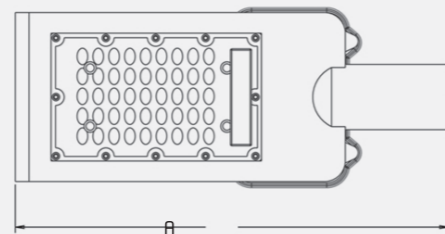

Details	Light Sensor Street Light
Rated Wattage	45W
Lumen	4500
Power Factor	>0.9
Colour Temperature	6500K
Shape	IP66
Protection Class	Aluminium
MRP (₹)	4500
Std. Pkg	10