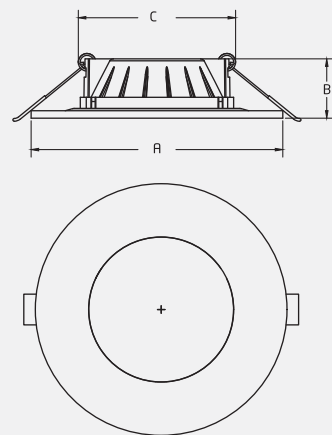

LED DOWNLIGHTER MOON LITE 5W MINI

The Moon Lite Mini downlighter provides uniform, functional illumination, perfect for highlighting smaller spaces such as workstations, reading nooks and hallways. Designed to fit a 3-inch junction box, it ensures a well-lit environment that enhances productivity and focus.