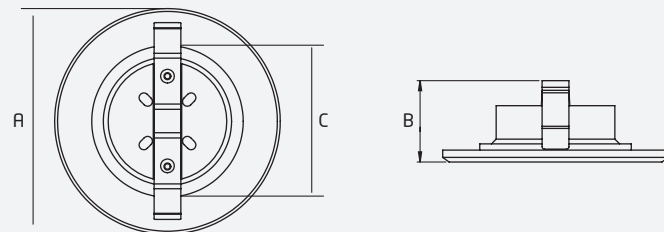

Details	LED Spotlight - Vivid
Rated Wattage	3W
Lumen	180
Shape	Round
Cut-out size (mm)	Ø50mm
Power Factor	>0.90
Colour Temperature	6500K, 3000K, Red, Blue, Green, Pink
CRI	>80
Protection Class	IP 20
Housing	Polycarbonate
MRP (₹)	200
Std. Pkg.	50

Rated Wattage	1W
Dia (A)	75
Height (B)	27
Cut-Out (C)	50

All dimensions are in mm