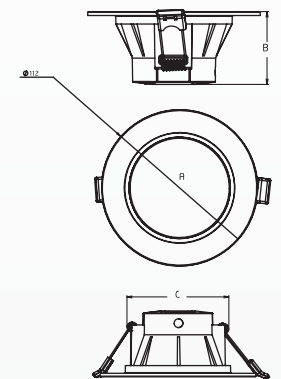

LED DOWNLIGHTER MOON LITE

Delivers bright, even illumination with a sleek design, these are ideal for spaces requiring consistent lighting, such as work areas, study rooms and hallways.

Details	LED Downlighter - Moon lite		
Rated Wattage	5W	7W	9W
Lumen	450	590	765
Shape	Round	Round	Round
Cut-out size (mm)	Ø75mm	Ø75mm	Ø75mm
Power Factor	>0.90	>0.90	>0.90
Colour Temperature	6500K, 3000K, Red, Blue, Green & Pink	6500K, 3000K, Red, Blue, Green & Pink	6500K, 3000K, Red, Blue, Green & Pink
CRI	>80	>80	>80
Housing	Polycarbonate	Polycarbonate	Polycarbonate
Protection Class	IP20	IP20	IP20
MRP (₹)	400	425	450
Std. Pkg.	20	20	20

Rated Wattage	5W, 7W, 9W
Length (A)	112
Width (B)	50
Cut-Out (C)	75

All dimensions are in mm