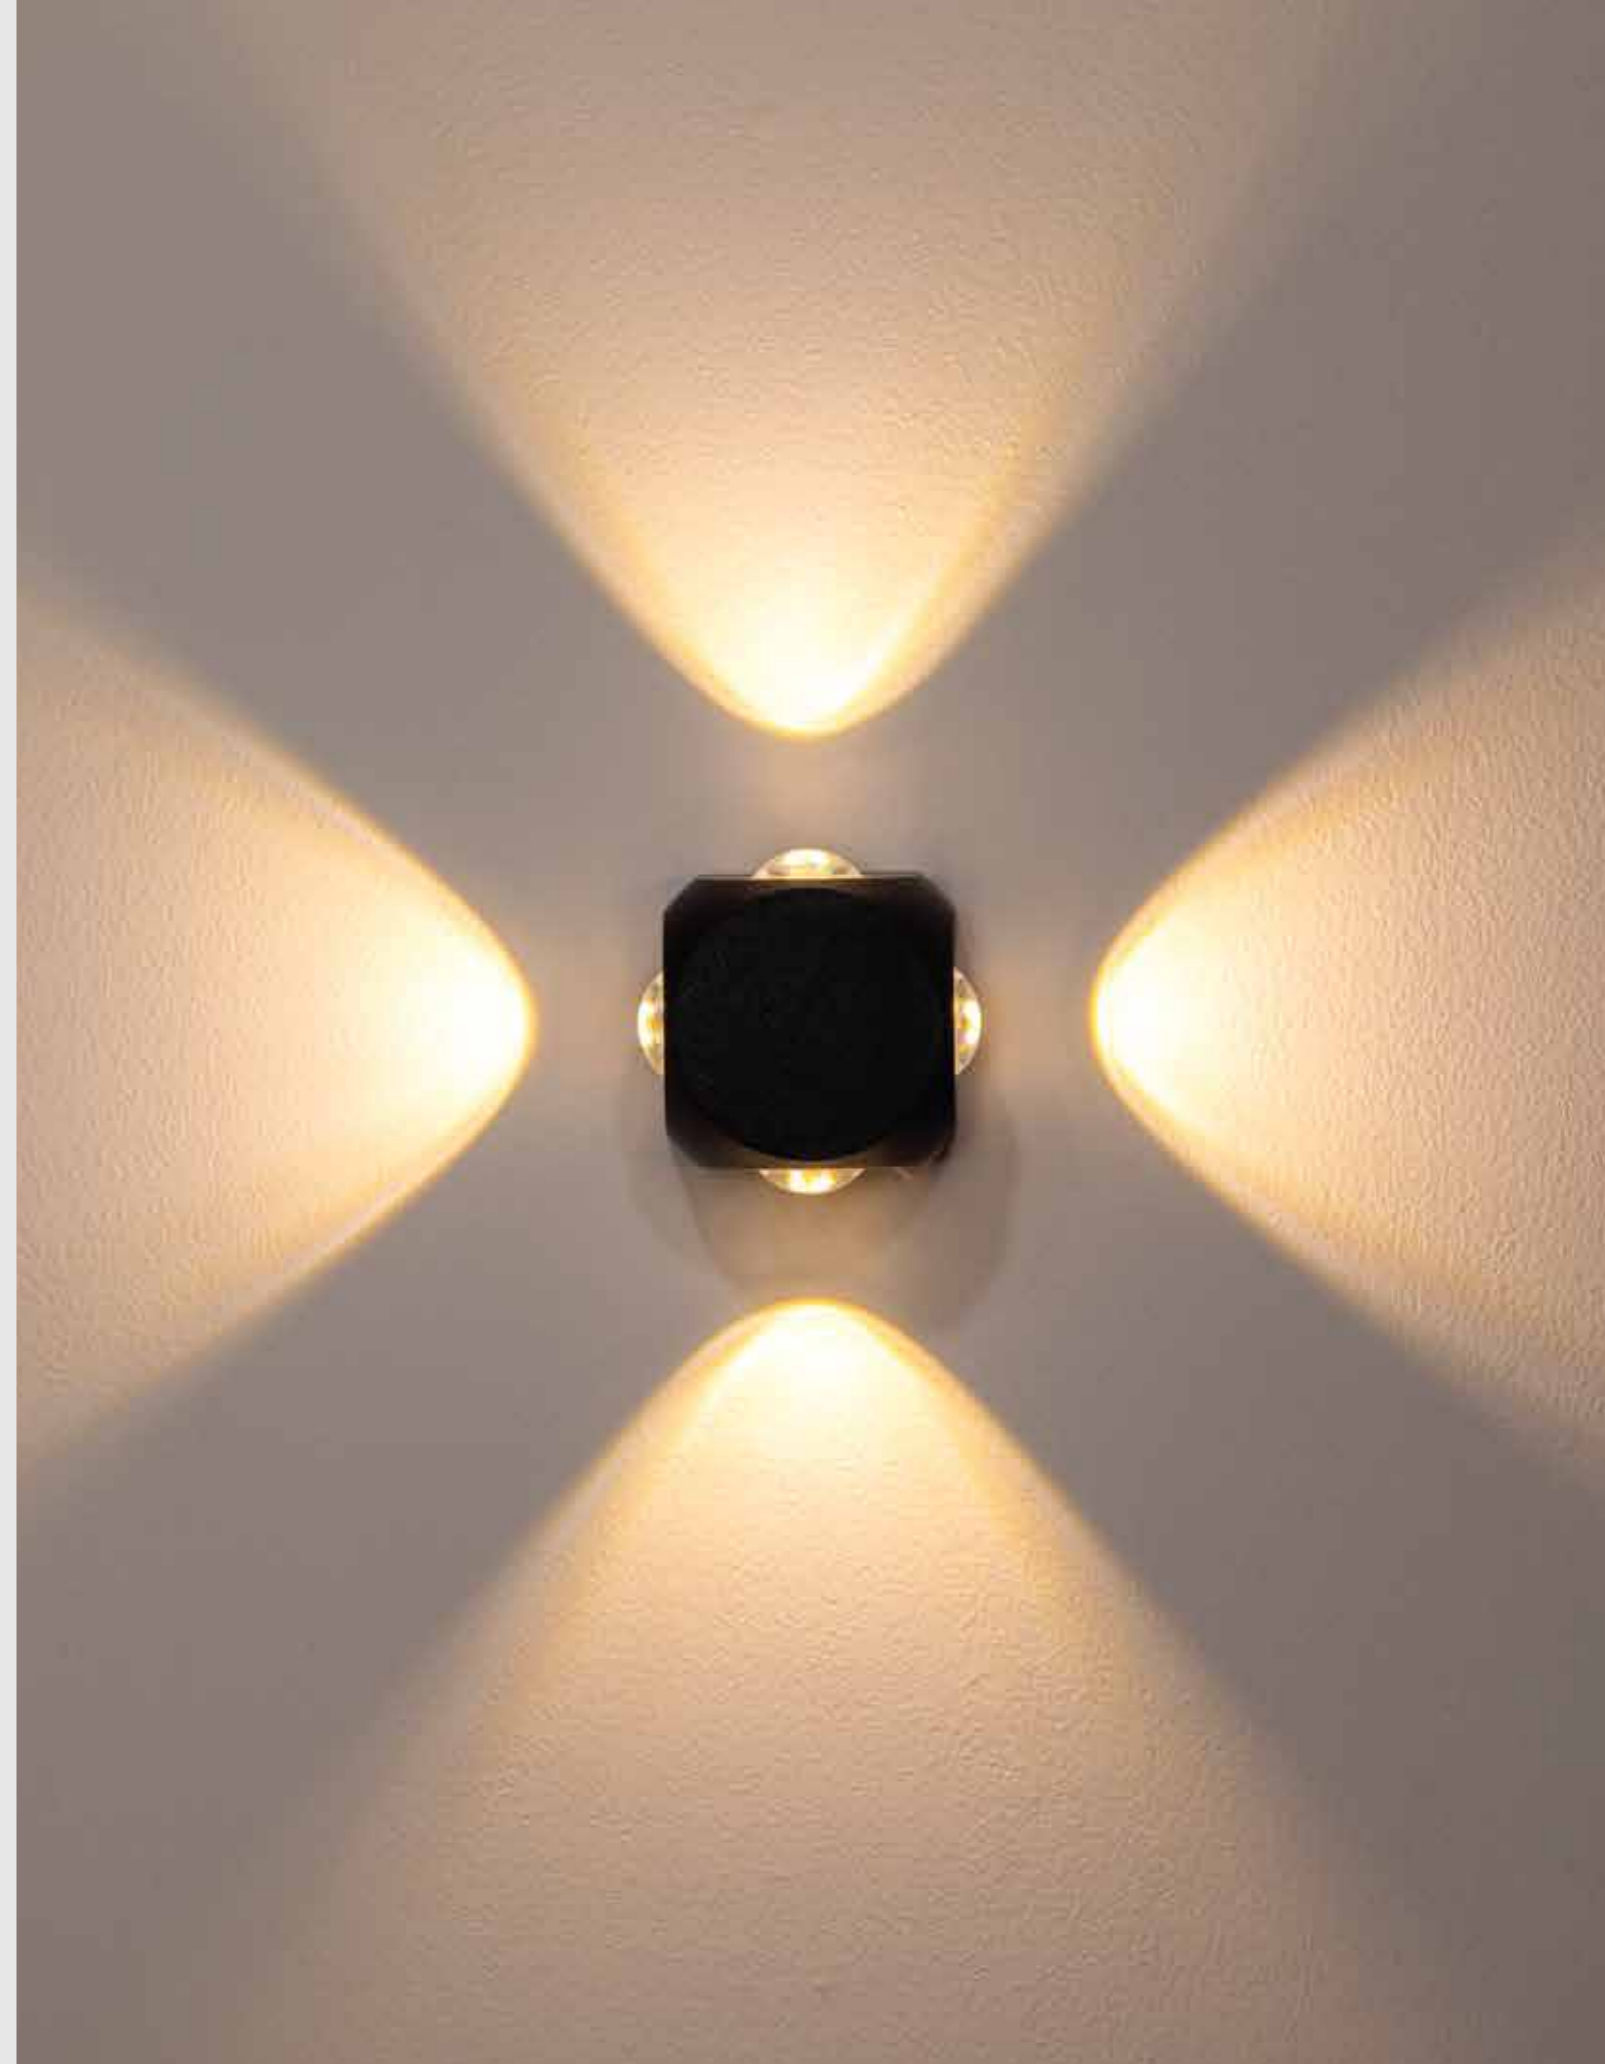

HOME DECOR SERIES & ACCESSORIES

Transform your home's exterior and interior with lighting that embodies your personal style. From captivating wall lights to sophisticated gate lights, each design is crafted to bring out the finest details. Whether it's lighting up the pathway to your home, illuminating the façade, or enriching the beauty of your outdoor spaces, our lights create a warm and lasting impression.