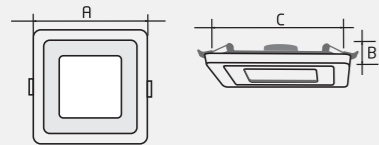

LED RECESS PANEL RAINBOW – SQUARE

Available in five colour combinations (white-blue, white-warm, white-pink, white-green, white-RGB), this panel allows you to effortlessly switch between colours, enhancing the mood of any room with the flick of a switch. Ideal for entertainment areas, children’s rooms, and creative spaces.