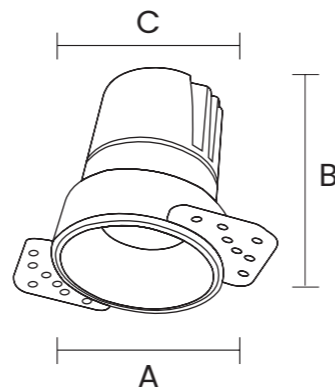

COB DOWNLIGHTER PRISM COSMIC

With a sleek rimless design and advanced optics, this downlighter delivers precise, focused lighting ideal for modern living rooms and offices. The swivel feature allows up to 30-degree rotation, offering flexible light positioning to highlight key areas with a premium finish.

Details	Prism Cosmic COB Downlighter		
Rated wattage	6W	12W	18W
Lumen (AC)	480	960	1440
Power Factor	>0.9	>0.9	>0.9
Colour Temperature	6500K/3000K/4000K	6500K/3000K/4000K	6500K/3000K/4000K
CRI	>80	>80	>80
Shape	Round	Round	Round
Beam Angle	24°	24°	24°
Cut-out	55mm	75mm	95mm
Protection Class	IP20	IP20	IP20
Housing	Aluminium	Aluminium	Aluminium
Reflector Colour	Black	Black	Black
MRP (₹)	1400	2200	2500
Std Pkg.	20	20	20

Rated Wattage	6W	12W	18W
Length (A)	67	85	102
Width (B)	71	82	100
Cut-Out (C)	55	75	95

All dimensions are in mm

COB DOWNLIGHTER PRISM TWIST

With adjustable light angles up to 30 degrees, this prism downlighter makes it perfect for highlighting artwork, architectural features, or any space where flexible, directional lighting is required.

Details	Prism Twist COB Downlighter		
Rated Wattage	6W	12W	18W
Lumen(AC)	480lm	960lm	1440lm
Power Factor	>0.9	>0.9	>0.9
Colour Temperature	6500K/3000K/4000K	6500K/3000K/4000K	6500K/3000K/4000K
CRI	>80	>80	>80
Shape	Round	Round	Round
Beam Angle	36°	36°	36°
Cut-out	55mm	75mm	95mm
Protection Class	IP20	IP20	IP20
Housing	Aluminium	Aluminium	Aluminium
Reflector Colour	Black	Black	Black
MRP (₹)	1200	1800	2200
Std. Pkg	20	20	20

Rated Wattage	6W	12W	18W
Length (A)	67	85	102
Width (B)	71	82	100
Cut-Out (C)	55	75	95

All dimensions are in mm