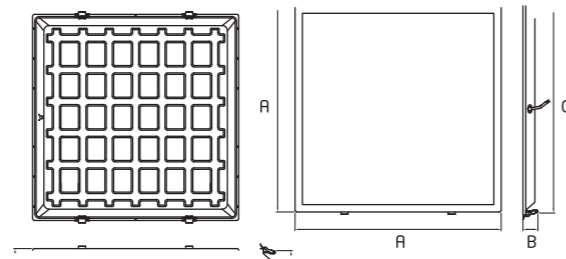

LED RECESS PANEL BACKLITE 1X1 24W

This sleek panel provides even, bright light, ideal for offices, schools, and commercial spaces. It reduces glare, fits seamlessly into ceilings, and saves up to 80% more energy than traditional lights.

Details	Backlite Recess Panel 1x1
Rated wattage	24W
Lumen	2400lm
Power Factor	>0.9
Colour Temperature	6500K/3000K/4000K
Shape	Square
Housing	CRCA
Protection Class	IP20
CRI	>80
MRP (₹)	2000
Std Pkg.	10

Rated Wattage	24W
Length (A)	295x295
Width (B)	36
Cut-Out (C)	275x275

All dimensions are in mm