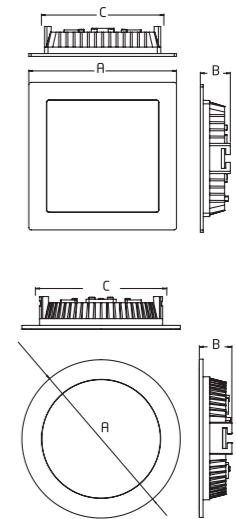

Square

Rated Wattage	6W	12W	18W
Length (A)	96x96	130x130	166x166
Width (B)	27	27	27
Cut-Out (C)	80x80	105x105	140x140

All dimensions are in mm

Round

Rated Wattage	6W	12W	18W
Length (A)	96	130	166
Width (B)	27	27	27
Cut-Out (C)	80	105	140

All dimensions are in mm