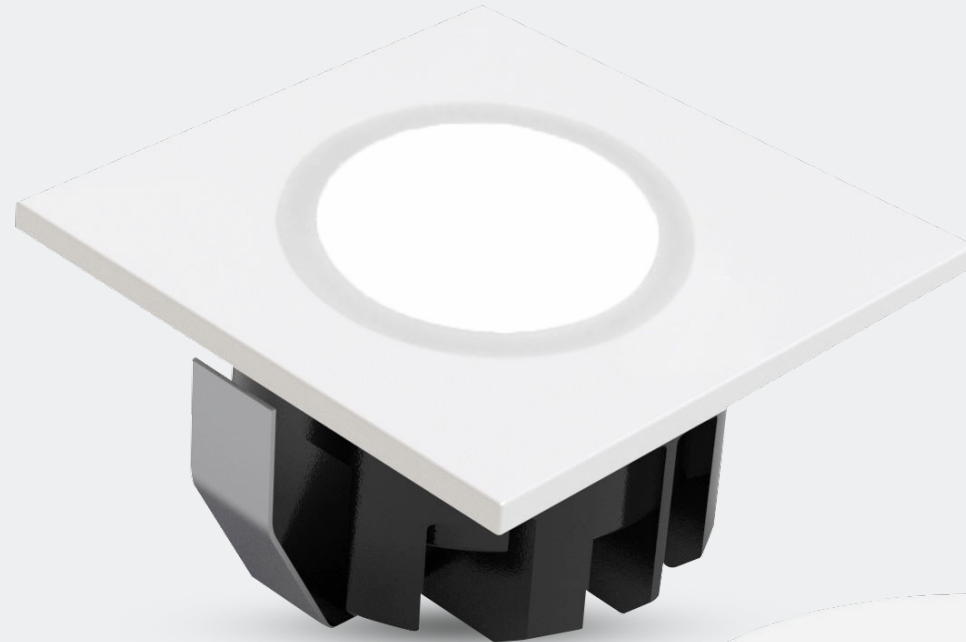

LED SPOT LIGHT

Spotlights are perfect for showcasing what matters most in your space. Whether highlighting artwork, architectural features, or key design elements, they provide targeted, brilliant illumination that enhances your surroundings. Discover how the right spotlight can transform your home, bringing focus and flair to every corner.

Home

Office

Showroom