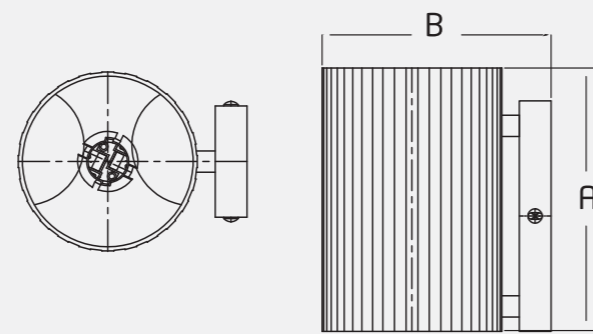

DECO WALL LIGHT FROSTED

The frosted finish of this wall light softens light distribution, creating a gentle, inviting glow. Ideal for both indoor and outdoor use, it adds a sleek, modern touch to your space.

Details	Deco Wall Light Frosted
Rated Wattage	Up to 9W
Finish	Frosted
Shape	Cylindrical
Size	110 mm Diameter, 160mm Height
Input Voltage (V)	220-240V AC
Mounting Arrangement	Wall Mount
Holder Base	B22d
Housing	Thermoplastic
Protection Class	IP 20
MRP (₹)	600
Std. Pkg	12

Rated Wattage	Length (A)	Length (B)
9W	160	140

All dimensions are in mm