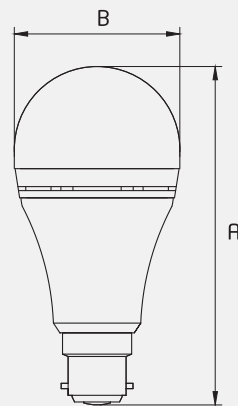

Details	Emergency LED Lamp			
Rated Wattage	8W	9W	12W	15W
Lumen(AC)	800	900	1200	1500
Lumen(DC)	300	350	450	525
Power Factor	>0.90	>0.90	>0.90	>0.90
Colour Temperature	6500K	6500K	6500K	6500K
CRI	>80	>80	>80	>80
Base	B22D	B22D	B22D	B22D
Housing	Thermoplastic	Thermoplastic	Thermoplastic	Thermoplastic
Protection Class	IP 20	IP 20	IP 20	IP 20
MRP (₹)	750	950	1150	1350
Std. Pkg	20	20	20	20