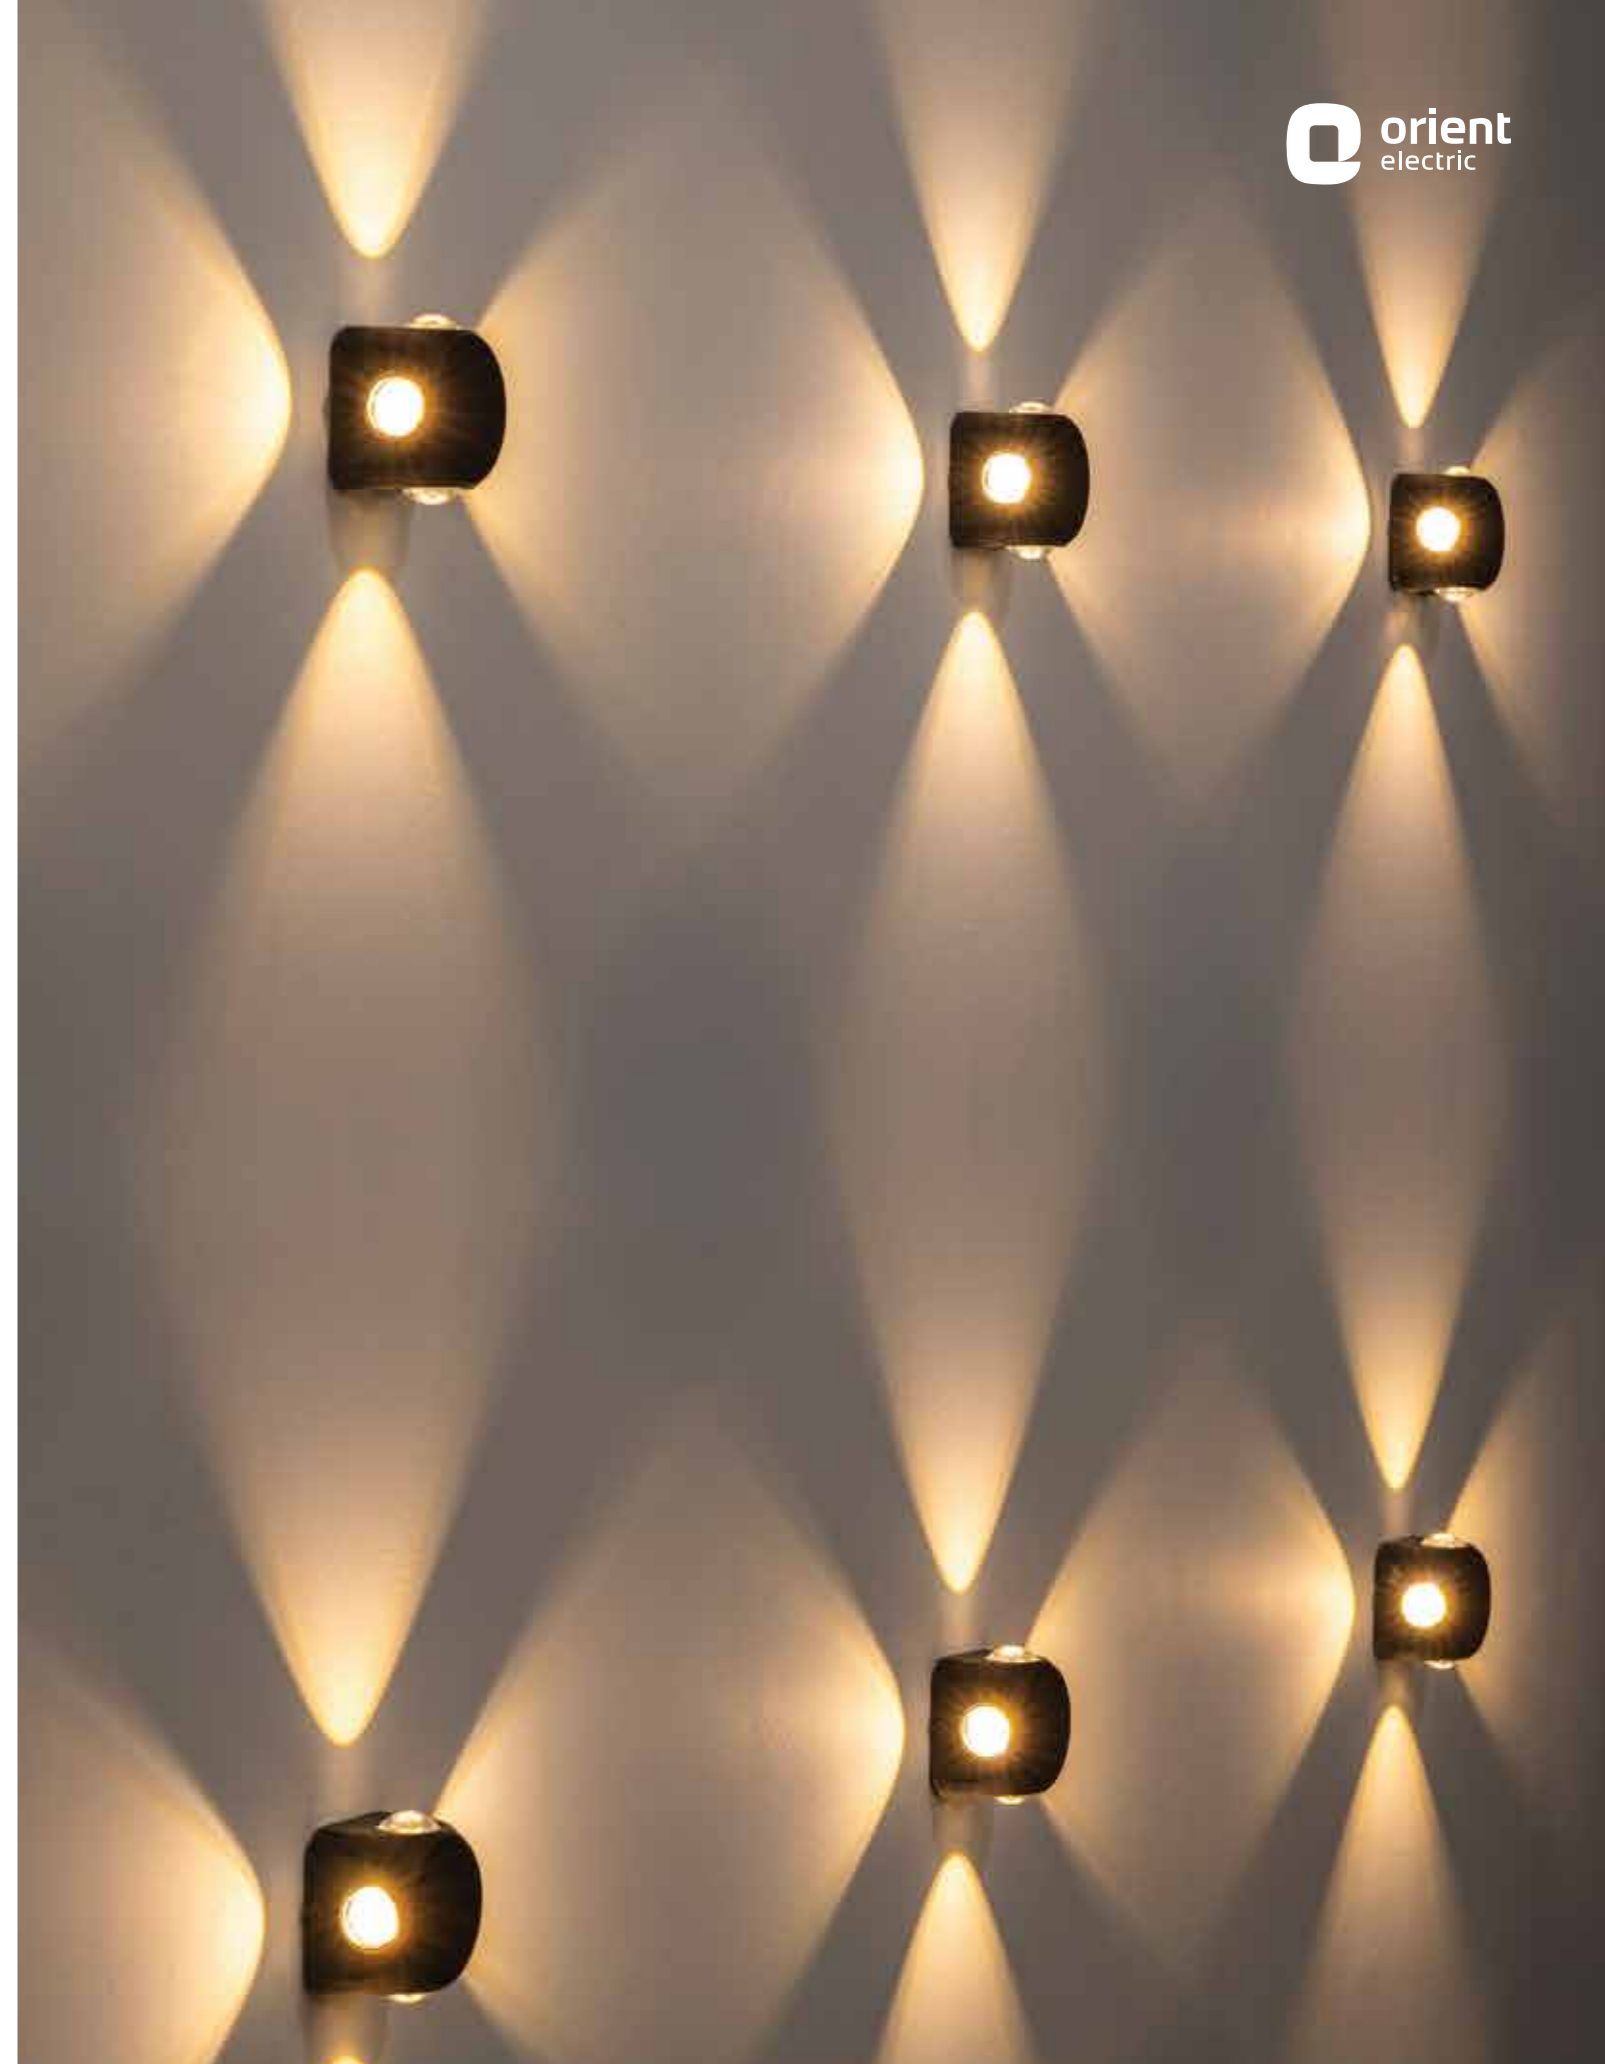

OUTDOOR LIGHTING, PERFECTED

Transform your home's exterior with lighting that embodies your personal style. From captivating wall lights to sophisticated gate lights, each design is crafted to bring out the finest details. Whether it's lighting up the pathway to your home, illuminating the façade, or enriching the beauty of your outdoor spaces, our lights create a warm and lasting impression.