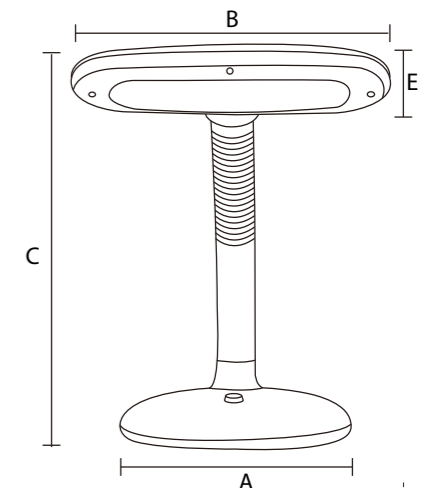

# DESK LAMP OVAL

This versatile lamp features a sleek oval shape and balanced lighting. Its compact design and adjustable neck make it a great fit for both work and relaxation, integrating smoothly into any modern decor.