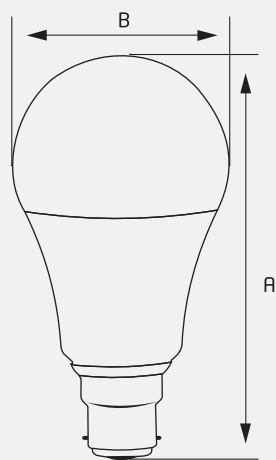

LED LAMP

Designed to protect your eyes with its flicker-control technology, our bulbs ensure you experience comfortable, long-lasting light without strain, making it perfect for reading, studying, or any activity that requires prolonged focus.

Details	EYELUV LED Lamp
Rated Wattage	9W
Lumen	900
Power Factor	>0.90
Colour Temperature	6500K/3000K
CRI	>80
Protection Class	IP 20
Housing	Thermoplastic
Base	B22d/E27
Beam Angle	>180°
MRP (₹)	300
Std. Pkg	25

Rated Wattage	9W
Length (A)	112
Width (B)	60

All dimensions are in mm

LED BATTEN

The EyeLuv LED Batten enhances your space with gentle, flicker-control light that reduces eye strain. Enjoy the convenience of adjustable lighting that creates a comfortable environment for work or relaxation.

Details	EyeLuv LED Batten
Rated Wattage	20W
Lumen	2000
Power Factor	>0.90
Colour Temperature	6500k / 3000k
CRI	>80
Shape	Square
Housing	Polycarbonate
Protection Class	IP 20
Beam Angle	>120°
MRP (₹)	700
Std. Pkg.	20

Rated Wattage	20W
Length (A)	1100
Width (B)	24
Cut-Out (C)	32

All dimensions are in mm