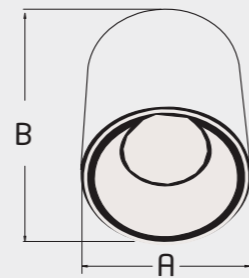

COB DOWNLIGHTER

PRISM-SURFACE

Featuring an elegant gold finish reflector and a cylindrical design, this downlighter provides a 40-degree beam angle for precise illumination. Suitable for various outdoor and indoor areas like hallways, patios, and entrances.