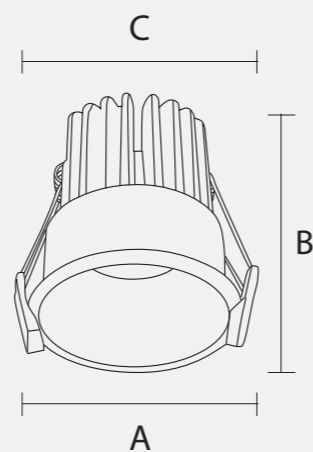

COB DOWNLIGHTER PRISM NEO

Revamp your space with the Prism Neo COB downlighter available in elegant rose gold, timeless white, and striking black finishes. This premium downlighter delivers exceptional light quality, bringing a touch of luxury to hallways, lobbies, dining rooms, and more, effortlessly elevating the ambiance of any room.

Details	Prism Neo COB Downlighter		
Rated wattage	6W	12W	18W
Lumen (AC)	480lm	960lm	1440lm
Power Factor	>0.9	>0.9	>0.9
Colour Temperature	6500K/3000K/4000K	6500K/3000K/4000K	6500K/3000K/4000K
CRI	>80	>80	>80
Shape	Round	Round	Round
Beam Angle	36°	36°	36°
Cut-out	55mm	75mm	90mm
Protection Class	IP20	IP20	IP20
Housing	Aluminium	Aluminium	Aluminium
Reflector Colour	Black/Copper/White	Black/Copper/White	Black/Copper/White
MRP (₹)	1200	1800	2400
Std Pkg.	20	20	20

Rated Wattage	6W	12W	18W
Length (A)	65	85	105
Width (B)	60	80	100
Cut-Out (C)	55	75	95

All dimensions are in mm