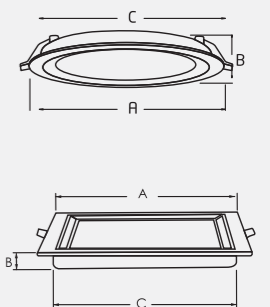

Round

Rated Wattage	6W	15W	18W
Length (A)	118	167	216
Width (B)	22	22	22
Cut-Out (C)	100	150	200

All dimensions are in mm

Details	LED Recess Panel - 3CCT Razor		
Rated Wattage	6W	15W	18W
Lumen	480	1200	1620
Power Factor	>0.90	>0.90	>0.90
Colour Temperature	3 in 1 (6500K, 4000K, 3000K)	3 in 1 (6500K, 4000K, 3000K)	3 in 1 (6500K, 4000K, 3000K)
CRI	>80	>80	>80
Shape	Round/Square	Round/Square	Round/Square
Protection Class	IP20	IP20	IP20
Housing	Polycarbonate	Polycarbonate	Polycarbonate
MRP	600	900	1000
Std Pkg	20	20	10