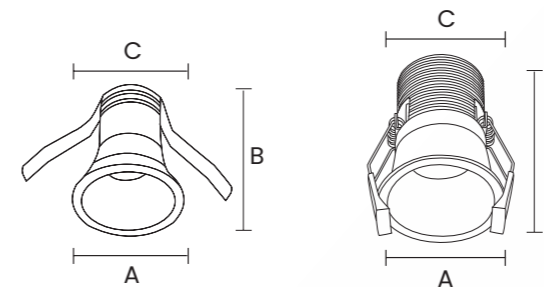

COB DOWNLIGHTER PRISM DEEP 3CCT

This deep COB downlighter provides 3-in-1 lighting with adjustable colour temperatures—cool white, neutral white, and warm white. Ideal for bedrooms, lounges, and conference rooms, it creates a customised ambiance for any mood or activity. The design minimises glare by keeping the light source hidden, offering gentle illumination that's easy on the eyes.

Details	Prism COB Deep Downloader 3in1	
Rated Wattage	5W	12W
Lumen(AC)	350	960
Power Factor	>0.9	>0.9
Colour Temperature	3 in1 (6500K/3000K/4000K)	3 in1 (6500K/3000K/4000K)
CRI	>80	>80
Shape	Round	Round
Beam Angle	24°	24°
Cut-out	45mm	60mm
Protection Class	IP20	IP20
Housing	Aluminium	Aluminium
Reflector Colour	Copper	Copper
MRP (₹)	1200	1750
Std. Pkg	20	20

Rated Wattage	5W	12W
Length (A)	46	60
Width (B)	60	80
Cut-Out (C)	45	60

All dimensions are in mm

3 IN 1