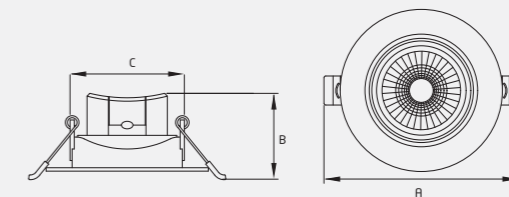

COB DOWNLIGHTER 3W MINI

With a narrow beam angle and compact design, this downlighter excels at highlighting focal points such as artwork or niche areas. Ideal for smaller spaces or accent lighting, it offers an affordable yet effective solution for targeted illumination.

Details	COB Downlighter Mini
Rated Wattage	3W
Lumen	195
Power Factor	>0.5
Colour Temperature	6500K, 4000K, 3000K, Red, Blue, Pink, Green
CRI	>80
Shape	Round
Beam Angle	30°
Swivel Arrangement	Upto 60°
Protection Class	IP20
Housing	Polycarbonate
MRP (₹)	450
Std. Pkg.	50

Rated Wattage	Length (A)	Width (B)	Cut-Out (C)
3W	75	39	55

All dimensions are in mm

COB DOWNLIGHTER SPOT LIGHT

Features a compact, round design and narrow beam angle, perfect for low ceilings and highlighting specific areas. Ideal for cabinets and niches, with an adjustable light angle for versatile, focused illumination.

Details	LED COB Spot Light			
Rated Wattage	3W	6W	9W	12W
Lumen	240	510	765	1020
Shape	Round	Round	Round	Round
Cut-out size (mm)	52mm	68mm	90mm	115mm
Power Factor	>0.90	>0.90	>0.90	>0.90
Colour Temperature	6500K, 4000K, 3000K	6500K, 4000K, 3000K	6500K, 4000K, 3000K	6500K, 4000K, 3000K
Housing	Polycarbonate	Polycarbonate	Polycarbonate	Polycarbonate
Beam Angle	40°	40°	40°	40°
Swivel Arrangement	30°	30°	30°	30°
MRP (₹)	450	600	750	1000
Std. Pkg.	20	20	20	20

Rated Wattage	3W	6W	9W	12W
Length (A)	75	95	117	140
Width (B)	43	46	52	55
Cut-Out (C)	52	68	90	115

All dimensions are in mm