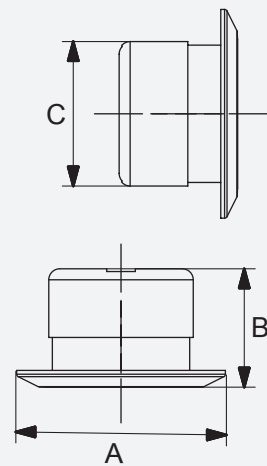

Rated Wattage	1W
Dia (A)	38
Height (B)	22
Cut-Out (C)	30

All dimensions are in mm