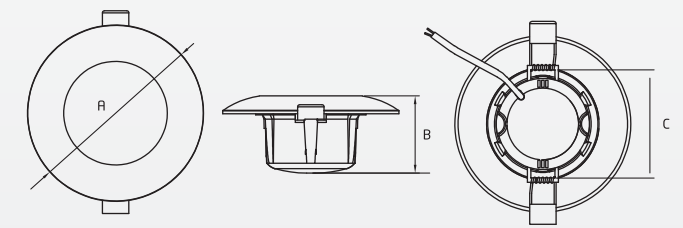

Details	Multicolor Mini LED Downlighter
Rated Wattage	3W
Shape	Round
Cut-out size (mm)	48mm
Power Factor	>0.90
Colour Temperature	3 in 1 (Red, Blue, Pink)
Housing	Polycarbonate
Protection Class	IP20
MRP (₹)	400
Std. Pkg.	20

Rated Wattage	3W
Length (A)	81
Width (B)	45
Cut-Out (C)	48

All dimensions are in mm