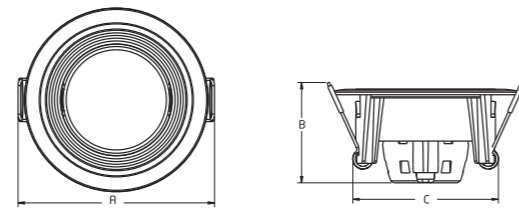

COB DOWNLIGHTER

3W MINI 3CCT

Enjoy the flexibility of three colour options—cool white (6500K), neutral white (4000K), and warm white (3000K)—all in one downlighter. Easily change colours to match your mood with a simple on-off switch.

Details	COB Downlighter Mini
Rated Wattage	3W
Lumen	180
Power Factor	>0.5
Colour Temperature	3 in 1 (6500, 4000k, 3000k)
CRI	>80
Shape	Round
Beam Angle	30°
Swivel Arrangement	Upto 20°
Protection Class	IP20
Housing	Polycarbonate
MRP (₹)	500
Std. Pkg.	50

Rated Wattage	Length (A)	Width (B)	Cut-Out (C)
3W	75	39	55

All dimensions are in mm

3 IN 1

Switch to warm light for winding down, neutral light for your daily routines, or cool light when you need to focus.