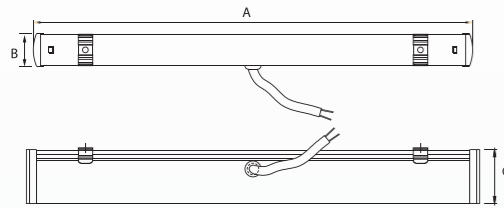

LED BATTEN GRACE DELITE

The Grace Delite LED Batten provides bright, efficient lighting with a sleek, neat design. Perfect for illuminating a variety of spaces, its uniform light distribution ensures a well-lit environment, whether used in homes or offices. It is 60% more efficient than traditional fluorescent tubes and comes in plastic encasing for enhanced aesthetics.

Details	Grace Pro Batten				Grace Delite Batten		
Rated Wattage	5W	10W	20W	20W(2feet)	22W	24W	36W
Lumen	450	1000	2000	2000	2200	2400	4000
Power Factor	>0.90	>0.90	>0.90	>0.90	>0.90	>0.90	>0.90
Colour Temperature	6500K, 3000K, 4000K	6500K, 3000K, 4000K	6500K, 3000K, 4000K, Red, Green, Pink,Blue	6500K, 3000K, 4000K, Red, Green, Pink,Blue	6500K, 3000K, 4000K	6500K, 3000K, 4000K	6500K, 3000K, 4000K
CRI	>80	>80	>80	>80	>80	>80	>80
Shape	Square	Square	Square	Square	Square	Square	Square
Protection Class	IP 20	IP 20	IP 20	IP 20	IP 20	IP 20	IP 20
Housing	Polycarbonate	Polycarbonate	Polycarbonate	Polycarbonate	Polycarbonate	Polycarbonate	Polycarbonate
MRP (₹)	300	450	550	550	650	650	800
Std. Pkg.	20	20	30	20	20	20	20

	Grace Pro Batten			LED Batten Grace Delite			
Rated Wattage	5W	10W	20W	20W	22W	24W	36W
Length (A)	300	600	1100	1185	1100	1185	1185
Width (B)	22	22	22	24	24	24	33
Height (C)	30	30	30	32	37	37	40