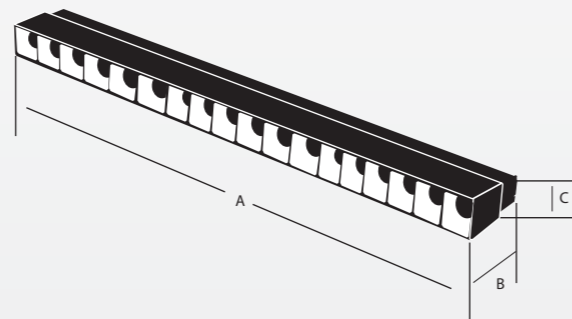

MAGNELITE GRILL

Apt for creating a patterned light effect in any room, the Magnelite Grill disperses light evenly, creating an ambient glow that complements your interior design.

Details	Magnelite Grill		
Rated Wattage	6W	12W	18W
Lumen	420lm	840lm	1260lm
Power Factor	>0.90	>0.90	>0.90
Colour Temperature	3000k, 4000k	3000k, 4000k	3000k, 4000k
CRI	>80	>80	>80
Protection Class	IP 20	IP 20	IP 20
Housing	Aluminium	Aluminium	Aluminium
Beam Angle	24°	24°	24°
MRP (₹)	700	1000	1200
Std. Pkg.	20	20	20

Rated Wattage	6W	12W	18W
Length (A)	112	220	323
Width (B)	22	22	22
Height (C)	25	25	25

All dimensions are in mm