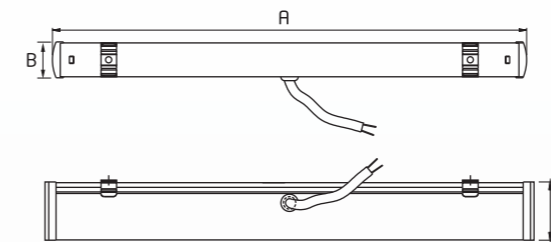

LED BATTEN 3 IN 1 (GRACE MOODLIGHT)

The Grace Moodlight LED Batten delivers 3 lighting modes- cool white, neutral white, and warm white-in one fixture. Easily switch between bright, balanced, or warm light to suit any mood or setting.