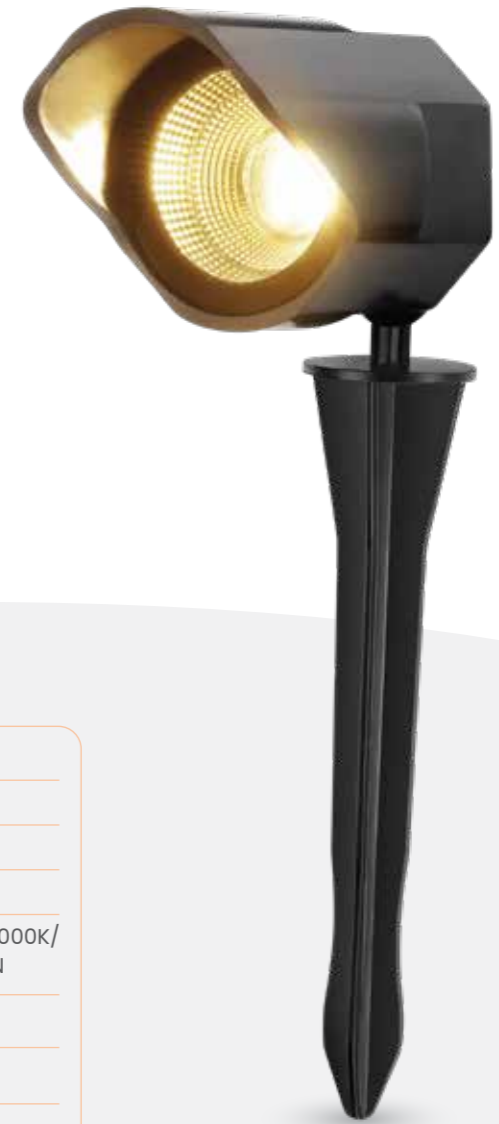

SPIKE LIGHT

Perfect for accentuating your garden or pathway, this light easily stakes into the ground, casting focused illumination wherever you need it. Ideal for highlighting landscaping features or creating a welcoming outdoor atmosphere.

Details	Spike Light	
Rated Wattage	6W	12W
Lumen	390	780
Power Factor	>0.9	>0.9
Colour Temperature	6500K/3000K/4000K/ RED/BLUE/GREEN	6500K/3000K/4000K/ RED/BLUE/GREEN
Shape	Round	Round
Housing	Aluminium	Aluminium
Protection Class	IP65	IP65
MRP (₹)	1500	2000
Std. Pkg	20	20

Rated Wattage	6W	12W
Length (A)	79	89
Width (B)	60	70
Height (C)	310	320

All dimensions are in mm