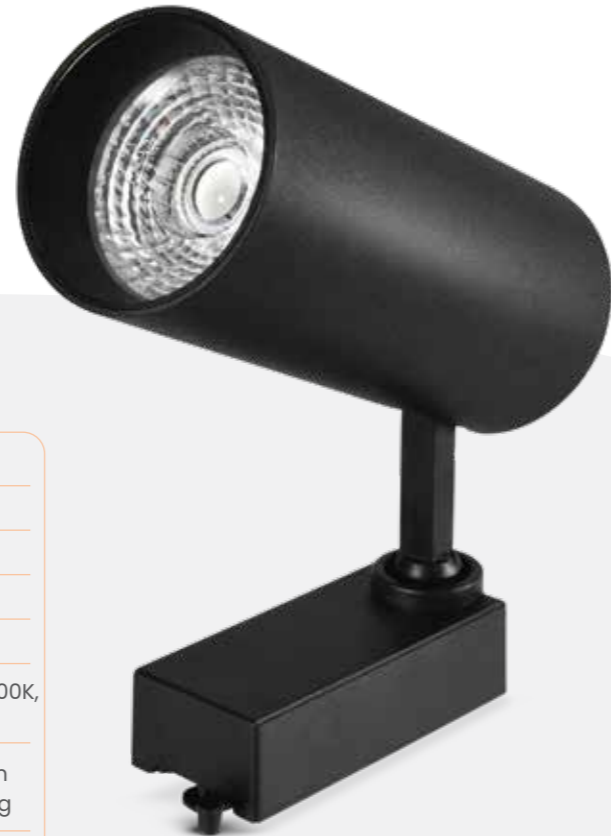

LED COB TRACK LIGHT

An adjustable narrow beam angle allows this track light to focus on artworks or architectural details. The aluminium housing manages heat efficiently, while its flexibility lets you direct light precisely where needed.

Details	LED COB Track Light		
Rated Wattage	15W	20W	30W
Lumen	1200	1500	2400
Shape	Round	Round	Round
Power Factor	>0.90	>0.90	>0.90
Colour Temperature	6500K, 3000K, 4000K	6500K, 3000K, 4000K	6500K, 3000K, 4000K
Housing	Aluminium Die casting	Aluminium Die casting	Aluminium Die casting
CRI	>80	>80	>80
Protection Class	IP 20	IP 20	IP 20
Beam Angle	38°	38°	38°
MRP (₹)	1200	1800	2200
Std. Pkg.	20	20	20

Rated Wattage	15W	20W	30W
Length (A)	158	158	182
Width (B)	103	122	143
Dia (C)	73	73	87
Height (D)	128	135	168

All dimensions are in mm