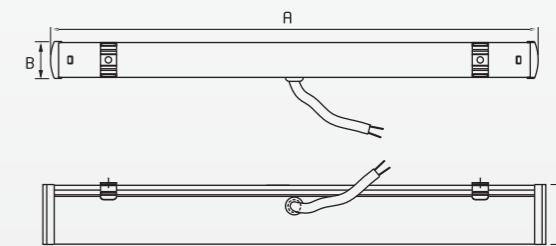

Details	LED Batten Motion Sensor
Rated Wattage	20W
Lumen	2000
Power Factor	>0.90
Colour Temperature	6500K
CRI	>80
Shape	Square
Housing	Polycarbonate
Protection Class	IP 20
MRP (₹)	1000
Std. Pkg.	20

Rated Wattage	20W
Length (A)	1135
Width (B)	28
Height (C)	32

All dimensions are in mm

Stays off when no movement detected

Auto ON when it senses any movement within 15ft range

Auto OFF if no movement is detected after 17 sec.