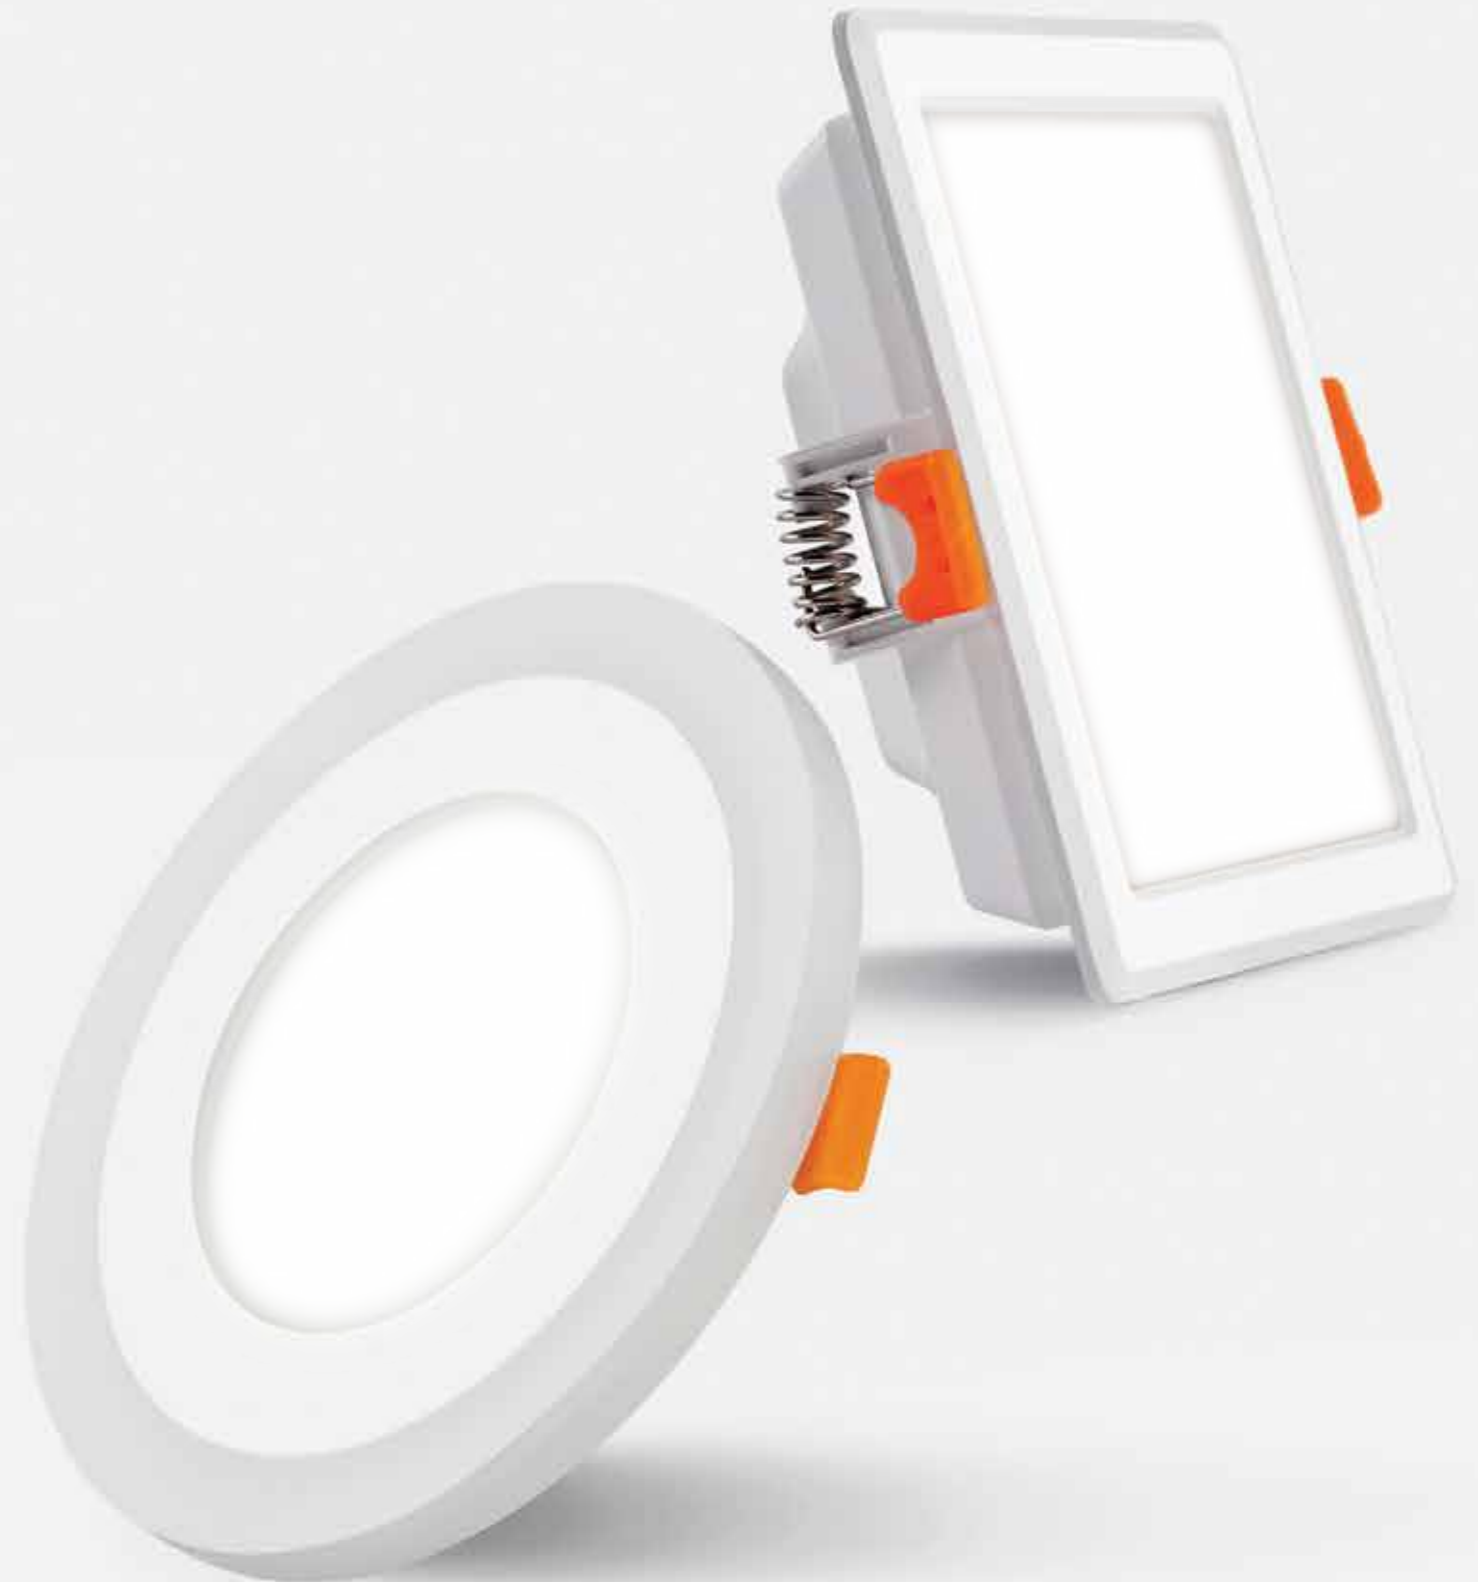

LED PANEL LIGHTS

LED panel lights bring even, bright illumination to your space, with 3CCT options to customise the ambiance. Their slim profile fits seamlessly into any room, offering both energy efficiency and long-lasting performance.