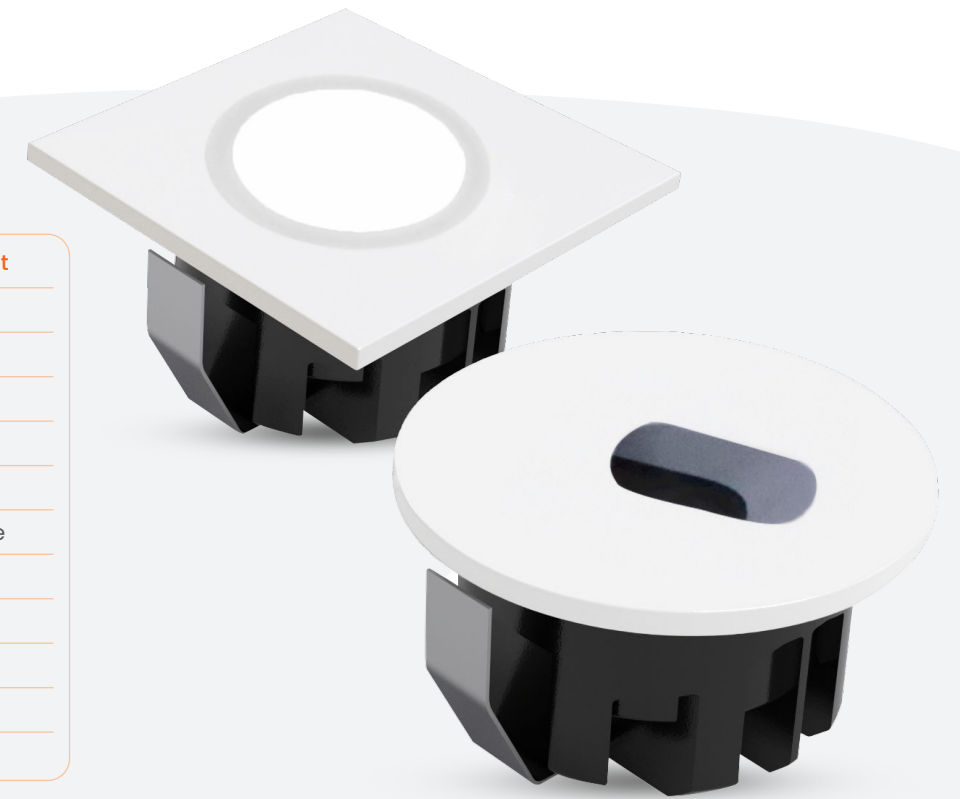

# LED SPOT LIGHT VIVID (3W)

Engineered for focused lighting, this spotlight is ideal for highlighting special features like artwork or decorative objects. It fits seamlessly into a 2-inch junction box, making it perfect for accentuating niches and cabinets with thoughtful illumination.

Details	LED Spotlight - Vivid
Rated Wattage	3W
Lumen	180
Shape	Round
Cut-out size (mm)	Ø50mm
Power Factor	>0.90
Colour Temperature	6500K, 3000K, Red, Blue, Green, Pink
CRI	>80
Protection Class	IP 20
Housing	Polycarbonate
MRP (₹)	200
Std. Pkg.	50

Rated Wattage	1W
Dia (A)	75
Height (B)	27
Cut-Out (C)	50

All dimensions are in mm

# LED SPOT LIGHT VIVID STEP LIGHT

Illuminate your steps with the Vivid Step Light. This 3W light is designed to enhance safety and add a touch of elegance to staircases and pathways. Its compact design ensures a low-profile installation, providing focused, energy-efficient illumination that guides your way.