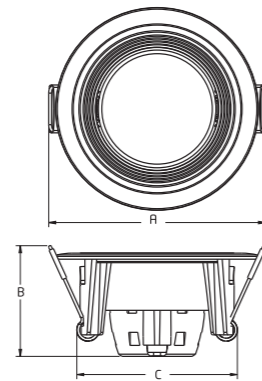

COB DOWNLIGHTER 3W MINI

With a narrow beam angle and compact design, this downlighter excels at highlighting focal points such as artwork or niche areas. Ideal for smaller spaces or accent lighting, it offers an affordable yet effective solution for targeted illumination.

Details	COB Downlighter Mini
Rated Wattage	3W
Lumen	195
Power Factor	>0.5
Colour Temperature	6500K, 4000K, 3000K, Red, Blue, Pink, Green
CRI	>80
Shape	Round
Beam Angle	30°
Swivel Arrangement	Upto 60°
Protection Class	IP20
Housing	Polycarbonate
MRP (₹)	450
Std. Pkg.	50

Rated Wattage	Length (A)	Width (B)	Cut-Out (C)
3W	75	39	55

All dimensions are in mm