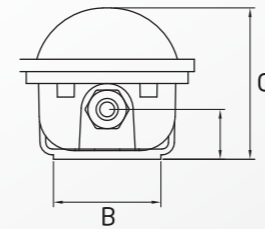

LED BULKHEAD

Versatile and easy to install, this LED bulkhead light is suitable for both indoor and outdoor use, making it a practical choice for homes and office spaces. With IP65 protection, it is resistant to dust and water, ensuring reliable performance in various conditions.

Details	LED Bulkhead		
Rated Wattage	5W	12W	20W
Lumen	450	1080	1600
Power Factor	>0.90	>0.90	>0.90
Colour Temperature	6500K/3000K	6500K/3000K	6500K/3000K
Housing	Polycarbonate	Polycarbonate	Polycarbonate
Protection Class	IP 66	IP 66	IP 66
MRP (₹)	350	700	1100
Std. Pkg	50	50	20