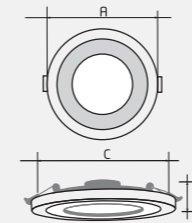

LED RECESS PANEL RAINBOW – ROUND

Available in five colour combinations (white-blue, white-warm, white-pink, white-green, white-RGB), this panel allows you to effortlessly switch between colours, enhancing the mood of any room with the flick of a switch. Ideal for entertainment areas, children’s rooms, and creative spaces.