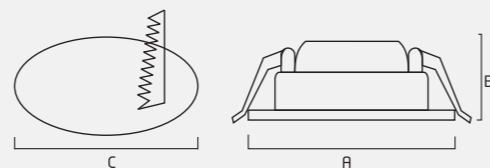

COB DOWNLIGHTER DEEP RECESS

With a unique narrow beam angle and sleek design, this downlighter is ideal for ceilings with limited height. Its aluminium housing ensures effective heat management and reduces glare, providing illumination without compromising aesthetics, making it perfect for extended use.

Details	COB Downlighter - Deep Recess						
Rated Wattage	3W	6W	9W	15W	18W	24W	30W
Lumen	210	420	720	1200	1500	1920	2400
Power Factor	>0.90	>0.90	>0.90	>0.90	>0.90	>0.90	>0.90
Colour Temperature	6500K, 4000K, 3000K	6500K, 4000K, 3000K	6500K, 4000K, 3000K	6500K, 4000K, 3000K	6500K, 4000K, 3000K	6500K, 4000K, 3000K	6500K, 4000K, 3000K
CRI	>80	>80	>80	>80	>80	>80	>80
Shape	Round	Round	Round	Round	Round	Round	Round
Beam Angle	30°	30°	30°	30°	30°	30°	30°
Swivel Arrangement	Up to 60°	Up to 60°	Up to 60°	Up to 60°	Up to 60°	Up to 60°	Up to 60°
Cut-out size (mm)	Ø52mm	Ø68mm	Ø68mm	Ø89mm	Ø111mm	Ø135mm	Ø145mm
Housing	Aluminium	Aluminium	Aluminium	Aluminium	Aluminium	Aluminium	Aluminium
MRP (₹)	600	800	1000	1500	1800	2500	3000
Std. Pkg.	20	20	20	20	10	10	10

Rated Wattage	3W	6W	9W	15W	18W	24W	30W
Dia (A)	67	85.5	85.5	107.5	137.5	145	165
Height (B)	53.5	60	85	95.5	87	83	90
Cut-Out (C)	55	68	68	89	111	135	145

All dimensions are in mm

COB DOWNLIGHTER CRYSTAL RECESS

With a slim design and wide beam angle, this downlighter is ideal for showrooms and large spaces. Its broad illumination ensures even lighting across expansive areas, making it perfect for highlighting displays and creating a well-lit environment.

Details	Crystal Recess COB
Rated Wattage	24W
Lumen	1500 lm
Power Factor	>0.9
Colour Temperature	6500K/3000K/4000K
CRI	>80
Shape	Round
Cut Out	195
Protection Class	IP 20
Housing	Aluminium
MRP (₹)	1200
Std Pkg.	10