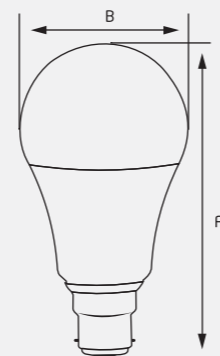

LED LAMP

3 IN 1 MULTICOLOUR

Transform your space with this versatile bulb that comes with red, blue, and pink lighting options. Adjust the ambiance to match your mood, infusing side table lamps or other areas with rich, colourful light.

3 IN 1

Details	LED Lamp - High Glo RBP
Rated Wattage	7W
Power Factor	>0.90
Colours Temperature	3 in 1 (Red, Blue & Pink)
Beam Angle	180°
Housing	Polycarbonate
Base	B22D
MRP (₹)	250
Std. Pkg.	25

Rated Wattage	7W
Length (A)	112
Width (B)	60

All dimensions are in mm

LED LAMP

3 IN 1 (MOODLIGHT)

Experience three lighting moods—cool white, neutral white, and warm white—in one lamp. Adjust the colour to suit your mood or activity with a simple flip of the switch. Ideal for living rooms, bedrooms, and any space that benefits from versatile lighting.

3 IN 1

Details	LED Lamp - 3 in 1 (Moodlight)
Rated Wattage	9W
Lumen	900
Power Factor	>0.90
Colour Temperature	3 in 1 (6500K/4000K/3000K)
CRI	>80
Beam Angle	180°
Housing	Polycarbonate
Base	B22D
MRP (₹)	225
Std. Pkg.	60

Rated Wattage	9W
Length (A)	112
Width (B)	60

All dimensions are in mm