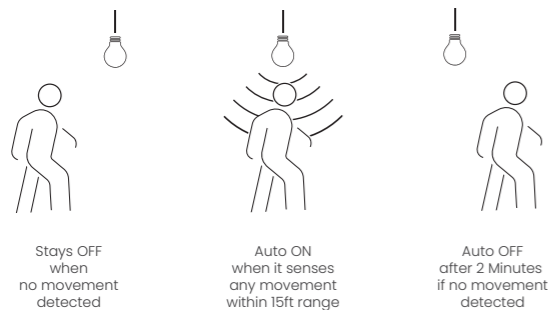

Details	Motion Sensor LED Lamp
Rated Wattage	10W
Lumen	900
Power Factor	>0.90
Colour Temperature	6500K
CRI	>80
Housing	Thermoplastic
Protection Class	IP 20
Base	B22D
MRP (₹)	400
Std. Pkg	25

Rated Wattage	10W
Length (A)	110
Width (B)	60

All dimensions are in mm