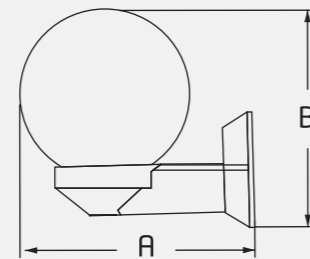

Rated Wattage	Length (A)	Length (B)
9W	200	180

All dimensions are in mm