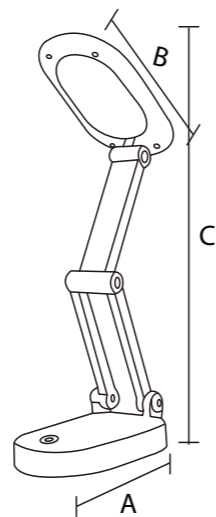

DESK LAMP WAVE

Illuminate your desk with steady, bright light from this sleek, modern lamp. It comes with dimmable light and a 3-hour backup, ensuring optimal lighting for any task.

Details	LED Desk Lamp - Wave
Rated Wattage	3W
Operation Type	Rechargeable
Colour Temperature	3CCT (White, Warm White, Natural White)
Protection Class	IP 20
Housing	Polycarbonate
MRP (₹)	950
Std Pkg.	80

Rated Wattage	Length (A)	Width (B)	Height (C)
3W	143	20	265

All dimensions are in mm