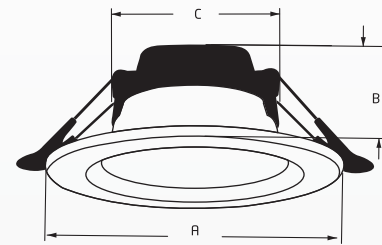

LED DOWNLIGHTER

MOON LITE RECESS METAL

Designed for versatile use, this downlighter fits neatly into a 3-inch junction box and delivers uniform, reliable illumination. Ideal for hallways, offices, and other spaces requiring direct lighting, it ensures clear visibility and enhances your environment.

Details	LED Downlighter - Moon lite Recess	
Rated Wattage	6W	12W
Lumen	480	1020
Shape	Round	Round
Cut-out size (mm)	Ø62mm	Ø62mm
Power Factor	>0.90	>0.90
Colour Temperature	6500K, 3000K, 4000k, Red, Blue, Green & Pink	6500K, 3000K, 4000k, Red, Blue, Green & Pink
CRI	>80	>80
Housing	Metal	Metal
Protection Class	IP20	IP20
MRP (₹)	500	1000
Std. Pkg.	20	20

Rated Wattage	6W	12W
Length (A)	105	110
Width (B)	45	45
Cut-Out (C)	62	62

All dimensions are in mm