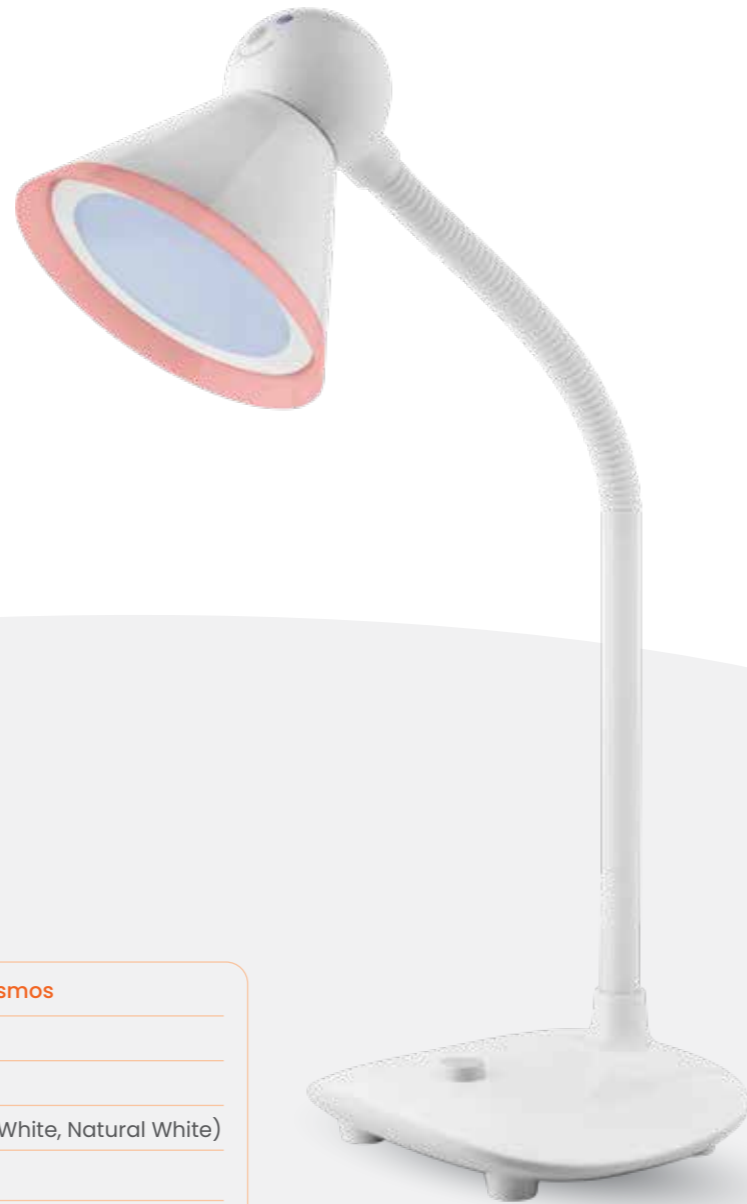

# DESK LAMP ELLIPSE

With its flexible, elliptical design, this lamp delivers wide, even lighting. It offers dimmable light and a 3-hour backup, making it ideal for tasks that require concentration in contemporary settings.

# DESK LAMP COSMOS

Casting a gentle, encompassing light, this lamp is perfect for late-night work or study. Its sleek design adds a touch of celestial charm while offering adjustable settings for a personalized lighting experience.