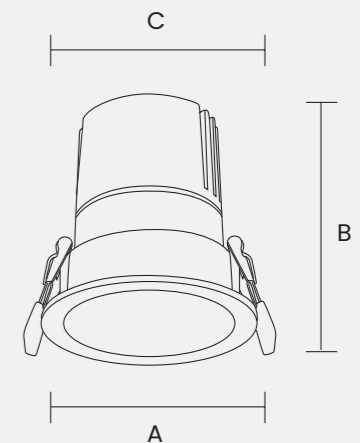

COB DOWNLIGHTER PRISM COSMIC

With a sleek rimless design and advanced optics, this downlighter delivers precise, focused lighting ideal for modern living rooms and offices. The swivel feature allows up to 30-degree rotation, offering flexible light positioning to highlight key areas with a premium finish.

Details	Prism Cosmic COB Downlighter		
Rated wattage	6W	12W	18W
Lumen (AC)	480	960	1440
Power Factor	>0.9	>0.9	>0.9
Colour Temperature	6500K/3000K/4000K	6500K/3000K/4000K	6500K/3000K/4000K
CRI	>80	>80	>80
Shape	Round	Round	Round
Beam Angle	24°	24°	24°
Cut-out	55mm	75mm	95mm
Protection Class	IP20	IP20	IP20
Housing	Aluminium	Aluminium	Aluminium
Reflector Colour	Black	Black	Black
MRP (₹)	1400	2200	2500
Std Pkg.	20	20	20

Rated Wattage	6W	12W	18W
Length (A)	67	85	102
Width (B)	71	82	100
Cut-Out (C)	55	75	95

All dimensions are in mm

COB DOWNLIGHTER PRISM TWIST

With adjustable light angles up to 30 degrees, this prism downlighter makes it perfect for highlighting artwork, architectural features, or any space where flexible, directional lighting is required.

Details	Prism Twist COB Downlighter		
Rated Wattage	6W	12W	18W
Lumen(AC)	480lm	960lm	1440lm
Power Factor	>0.9	>0.9	>0.9
Colour Temperature	6500K/3000K/4000K	6500K/3000K/4000K	6500K/3000K/4000K
CRI	>80	>80	>80
Shape	Round	Round	Round
Beam Angle	36°	36°	36°
Cut-out	55mm	75mm	95mm
Protection Class	IP20	IP20	IP20
Housing	Aluminium	Aluminium	Aluminium
Reflector Colour	Black	Black	Black
MRP (₹)	1200	1800	2200
Std. Pkg	20	20	20

Rated Wattage	6W	12W	18W
Length (A)	67	85	102
Width (B)	71	82	100
Cut-Out (C)	55	75	95

All dimensions are in mm