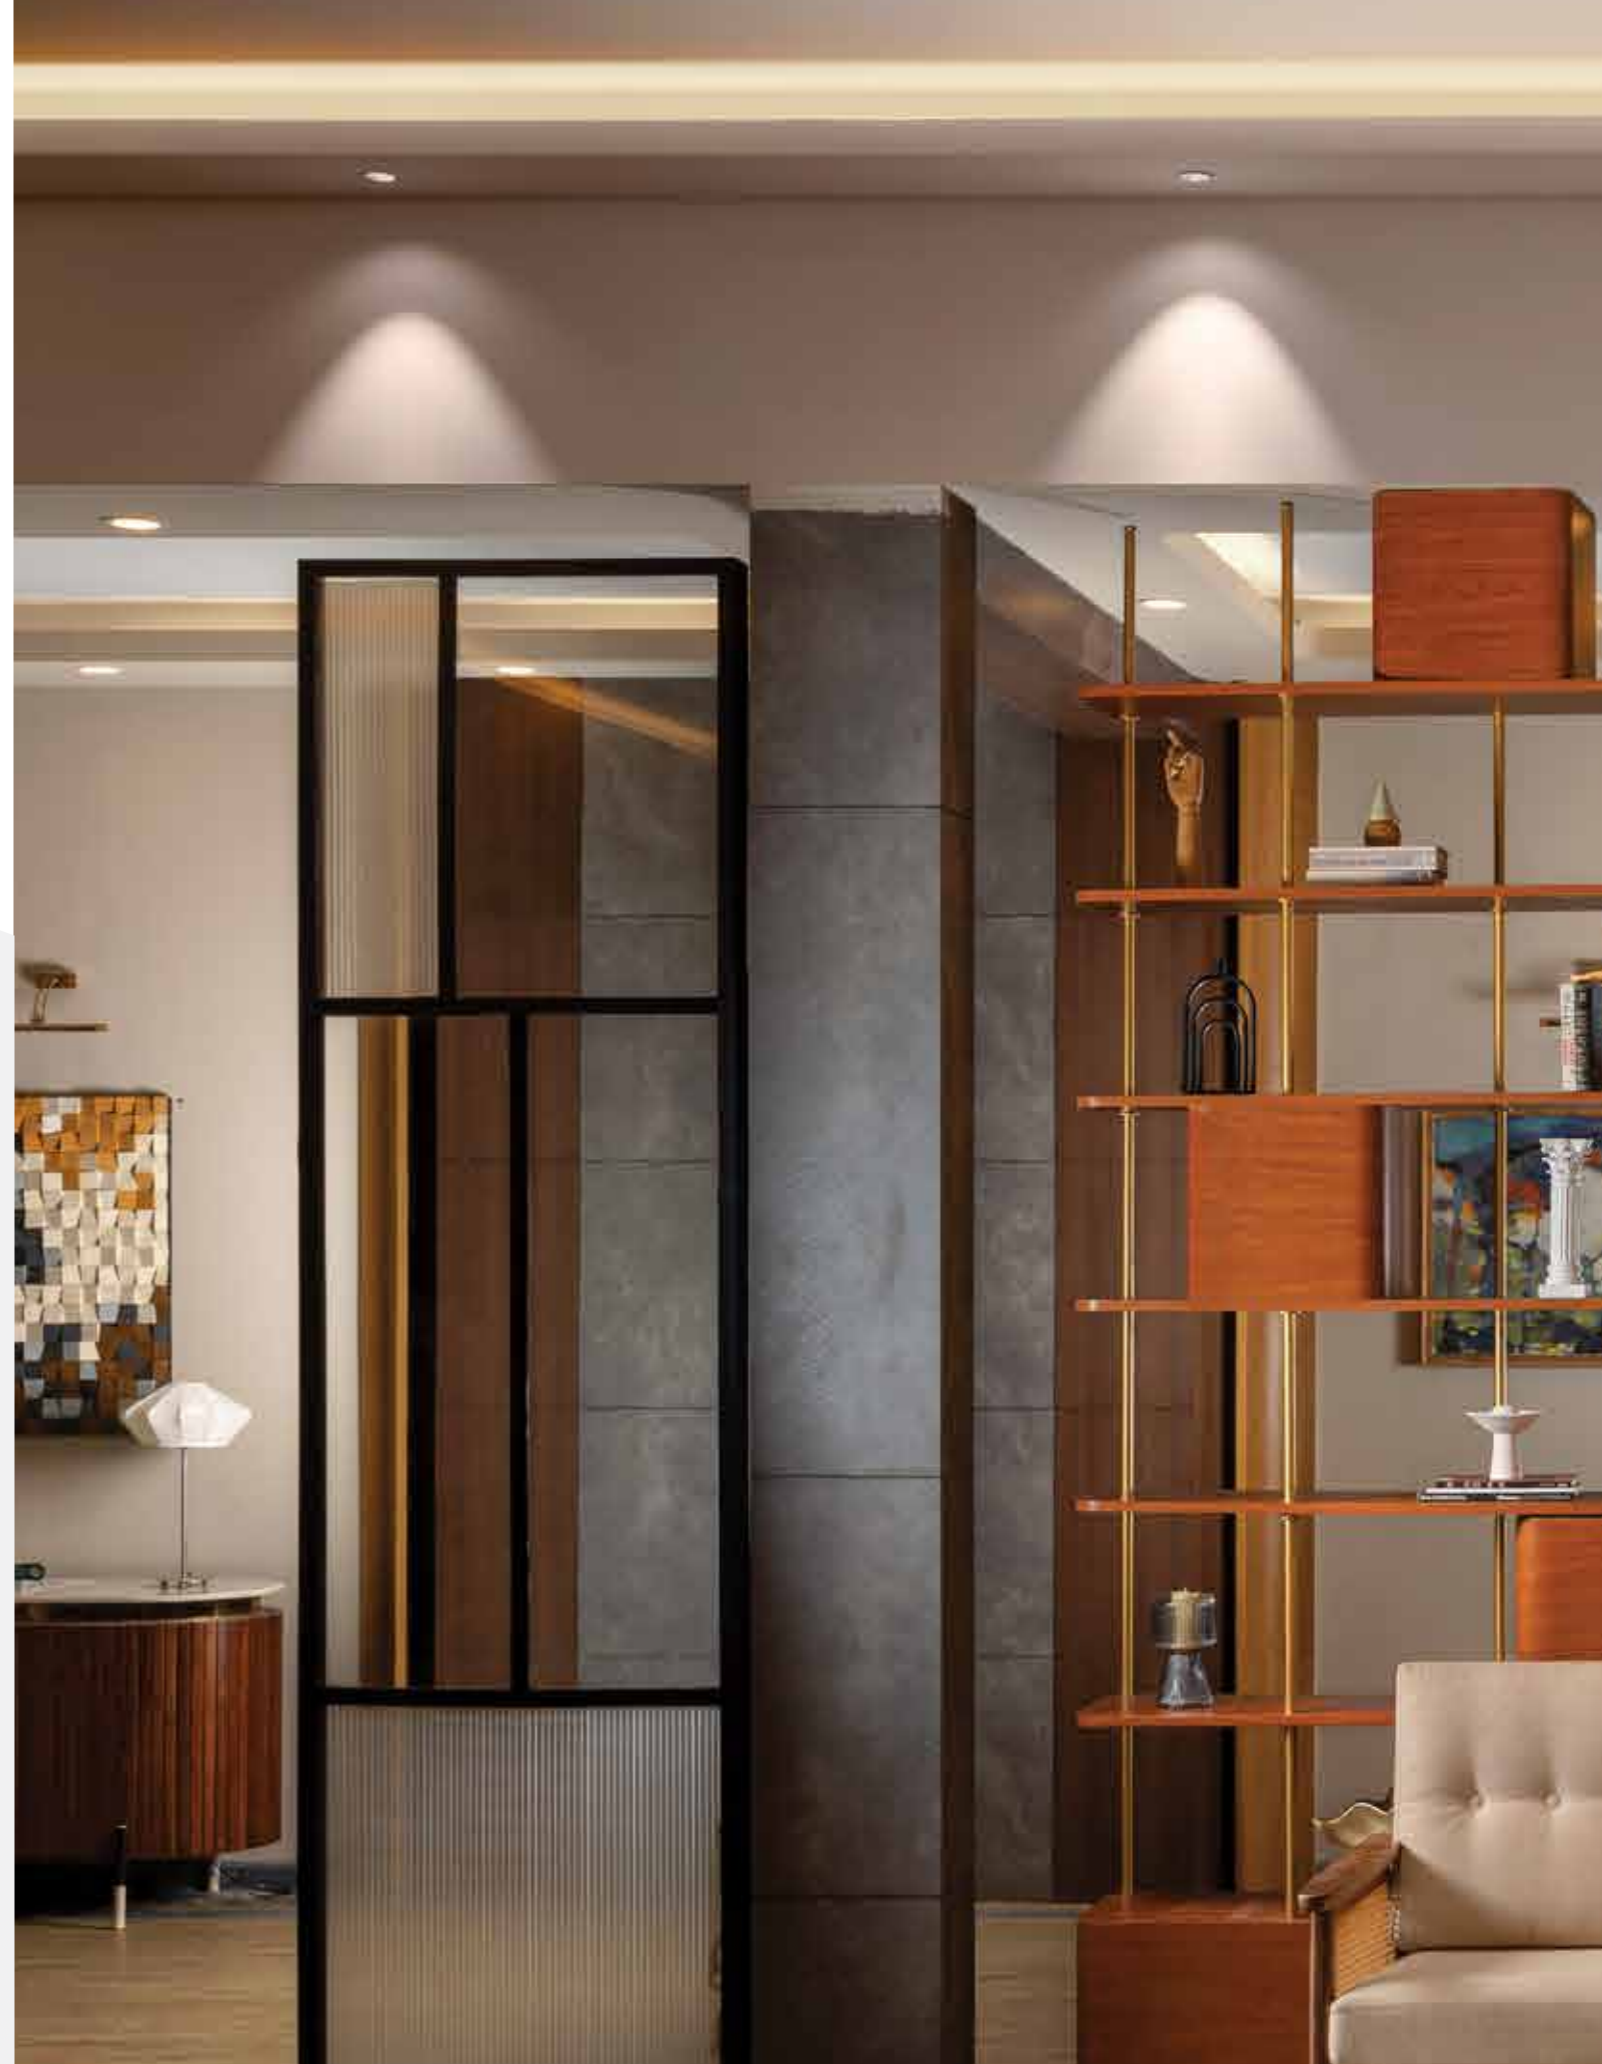

COB DOWNLIGHTER PRISM NEO

Revamp your space with the Prism Neo COB downlighter available in elegant rose gold, timeless white, and striking black finishes. This premium downlighter delivers exceptional light quality, bringing a touch of luxury to hallways, lobbies, dining rooms, and more, effortlessly elevating the ambiance of any room.

Details	Prism Neo COB Downlighter		
Rated wattage	6W	12W	18W
Lumen (AC)	480lm	960lm	1440lm
Power Factor	>0.9	>0.9	>0.9
Colour Temperature	6500K/3000K/4000K	6500K/3000K/4000K	6500K/3000K/4000K
CRI	>80	>80	>80
Shape	Round	Round	Round
Beam Angle	36°	36°	36°
Cut-out	55mm	75mm	90mm
Protection Class	IP20	IP20	IP20
Housing	Aluminium	Aluminium	Aluminium
Reflector Colour	Black/Copper/White	Black/Copper/White	Black/Copper/White
MRP (₹)	1200	1800	2400
Std Pkg.	20	20	20

Rated Wattage	6W	12W	18W
Length (A)	65	85	105
Width (B)	60	80	100
Cut-Out (C)	55	75	95

All dimensions are in mm