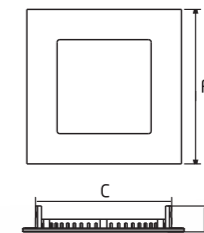

Square

Rated Wattage	10W	12W	15W	20W	24W
Length (A)	116x116	144x144	166x166	220x220	220x220
Width (B)	36	36	36	36	36
Cut-Out (C)	105x105	130x130	150x150	205x205	205x205

All dimensions are in mm