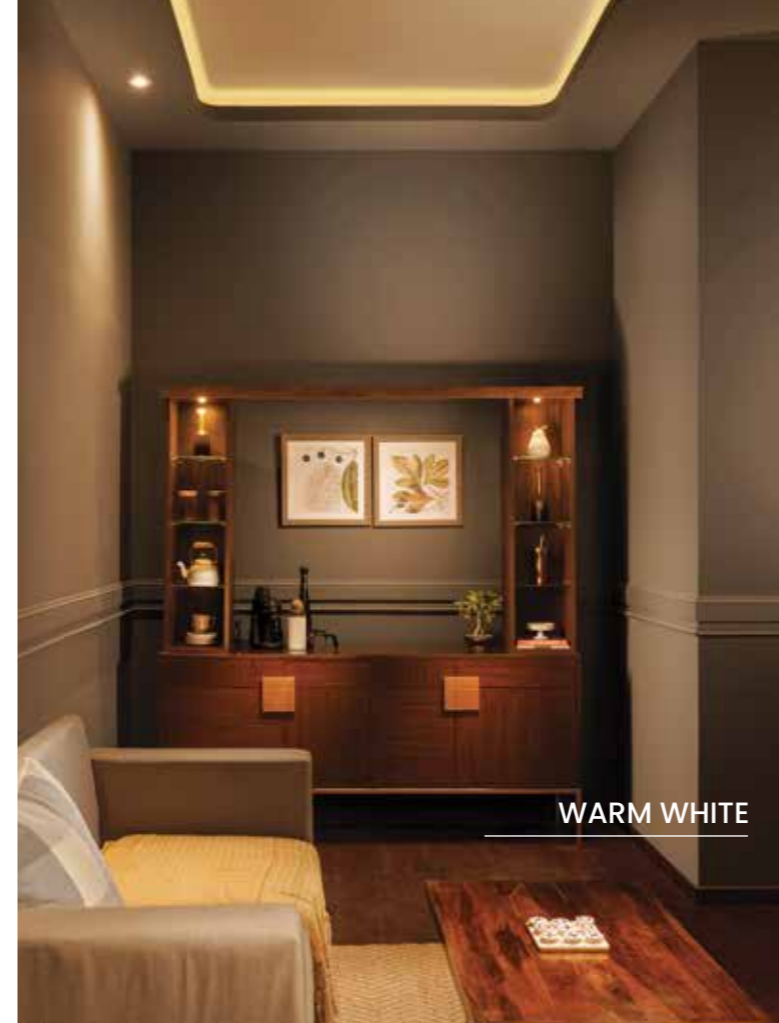

COB DOWNLIGHTER

3W MINI 3CCT

Enjoy the flexibility of three colour options—cool white (6500K), neutral white (4000K), and warm white (3000K)—all in one downlighter. Easily change colours to match your mood with a simple on-off switch.

Details	COB Downlighter Mini
Rated Wattage	3W
Lumen	180
Power Factor	>0.5
Colour Temperature	3 in 1 (6500, 4000k, 3000k)
CRI	>80
Shape	Round
Beam Angle	30°
Swivel Arrangement	Upto 20°
Protection Class	IP20
Housing	Polycarbonate
MRP (₹)	500
Std. Pkg.	50

Rated Wattage	Length (A)	Width (B)	Cut-Out (C)
3W	75	39	55

All dimensions are in mm

3 IN 1

Switch to warm light for winding down, neutral light for your daily routines, or cool light when you need to focus.