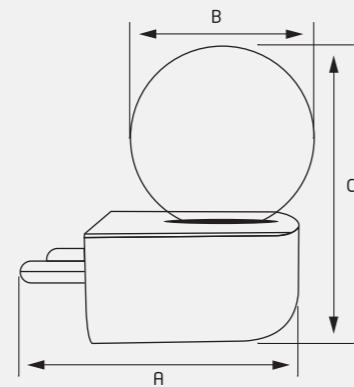

LED LAMP DECO PLUG

Plug this lamp into any 2-pin socket for convenient, soft night lighting. With minimal power consumption and available in various colours, it is ideal for bedrooms, bathrooms, and corridors, ensuring safe illumination throughout the night.