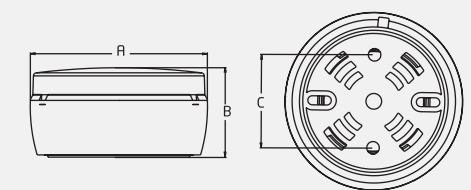

Rated Wattage	6W
Length (A)	86
Width (B)	44
Mounting (C)	48

All dimensions are in mm