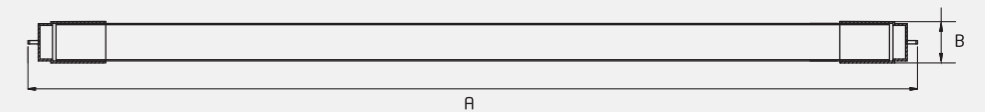

LED TUBE ORILINA

Bright, energy-efficient tubes, perfect for a variety of spaces, from offices and classrooms to kitchens and garages. With their long lifespan and low energy consumption, these tubes help reduce maintenance and energy costs.