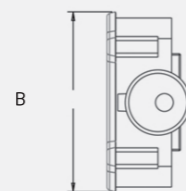

Details	Light Sensor Street Light
Rated Wattage	45W
Lumen	4500
Power Factor	>0.9
Colour Temperature	6500K
Shape	IP66
Protection Class	Aluminium
MRP (₹)	4500
Std. Pkg	10