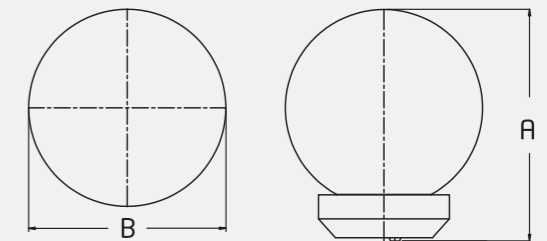

Details	Deco Globe 150 Frosted
Rated Wattage	Up to 9W
Finish	Frosted
Shape	Round
Size	150 mm Diameter
Input Voltage (V)	220-240V AC
Mounting Arrangement	Pole, min. 50-60mm inner dia
Holder Base	B22d
Housing	Unbreakable Polycarbonate
Protection Class	IP 65
MRP (₹)	650
Std. Pkg	12