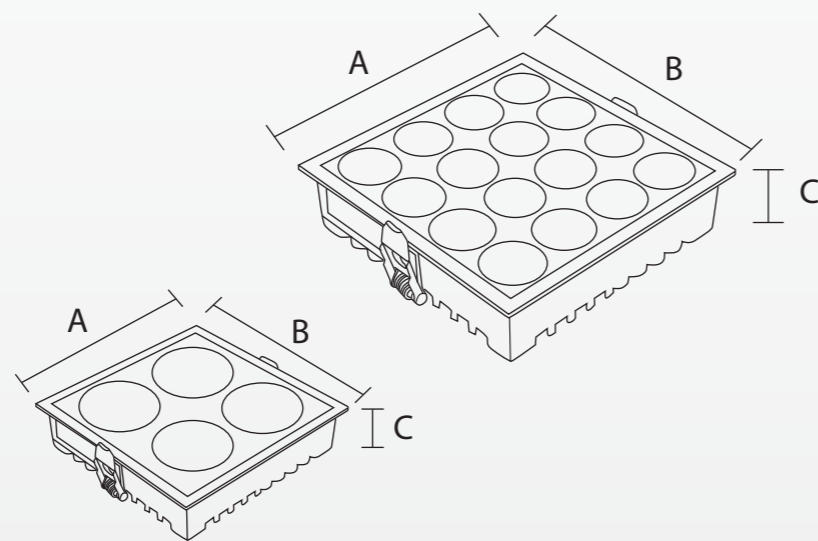

INFINITY LASER LIGHT - SQUARE

The Infinity Laser Light's lightweight and low-profile design allows it to fit seamlessly into any ceiling, making it suitable for general, accent, and display lighting needs.

Details	Infinty Laser Light		
Rated Wattage	8W	18W	32W
Lumen(AC)	700lm	1520lm	2700lm
Power Factor	>0.90	>0.90	>0.90
Colour Temperature	6500K, 3000K, 4000k	6500K, 3000K, 4000k	6500K, 3000K, 4000k
CRI	80	80	80
Shape	Square	Square	Square
Cut-out size	70x70mm	95x95mm	125x125mm
Protection Class	IP 20	IP 20	IP 20
Housing	Aluminium	Aluminium	Aluminium
MRP (₹)	2100	3200	5500
Std. Pkg.	20	20	20

Rated Wattage	8W	18W	32W
Length(A)	74	103	133
Width (B)	74	103	133
Height (C)	33	33	33

All dimensions are in mm