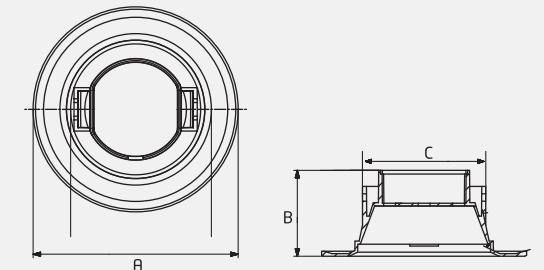

LED DOWNLIGHTER MOODLIGHT 5W

A versatile downlighter that sets the perfect ambiance with adjustable brightness and colour temperature.

3 IN 1

Details	Moodlight LED Downlighter 3CCT
Rated Wattage	5W
Lumen	450
Shape	Round
Cut-out size (mm)	Ø75mm
Power Factor	>0.90
Colour Temperature	3 in 1 (6500K, 3000K, 4000k)
CRI	>80
Housing	Polycarbonate
Protection Class	IP20
MRP (₹)	500
Std. Pkg.	20

Rated Wattage	5W
Length (A)	112
Width (B)	50
Cut-Out (C)	75

All dimensions are in mm

LED DOWNLIGHTER MULTICOLOUR 5W

This versatile downlighter lets you switch between red, blue, and pink lighting options with a simple on-off switch. Ideal for creating different moods in living rooms or bedrooms.

3 IN 1

Details	Multicolour LED Downlighter
Rated Wattage	5W
Shape	Round
Cut-out size (mm)	Ø75mm
Power Factor	>0.9
Colour Temperature	3 in 1 (Red, Blue & Pink)
CRI	>80
Housing	Polycarbonate
Protection Class	IP20
MRP (₹)	500
Std. Pkg.	20

Rated Wattage	5W
Length (A)	112
Width (B)	50
Cut-Out (C)	75

All dimensions are in mm