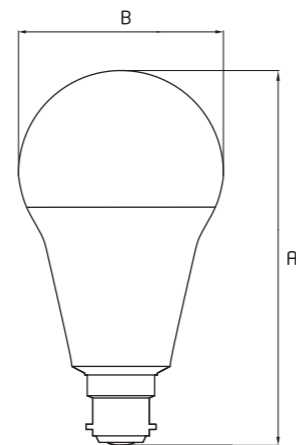

LED LAMP MOTION SENSOR

Experience hands-free lighting with the LED Motion Sensor Bulb. It activates automatically upon detecting movement, providing convenient, energy-efficient illumination for hallways, entrances, and seldom-used areas like storerooms, bathrooms, and balconies.