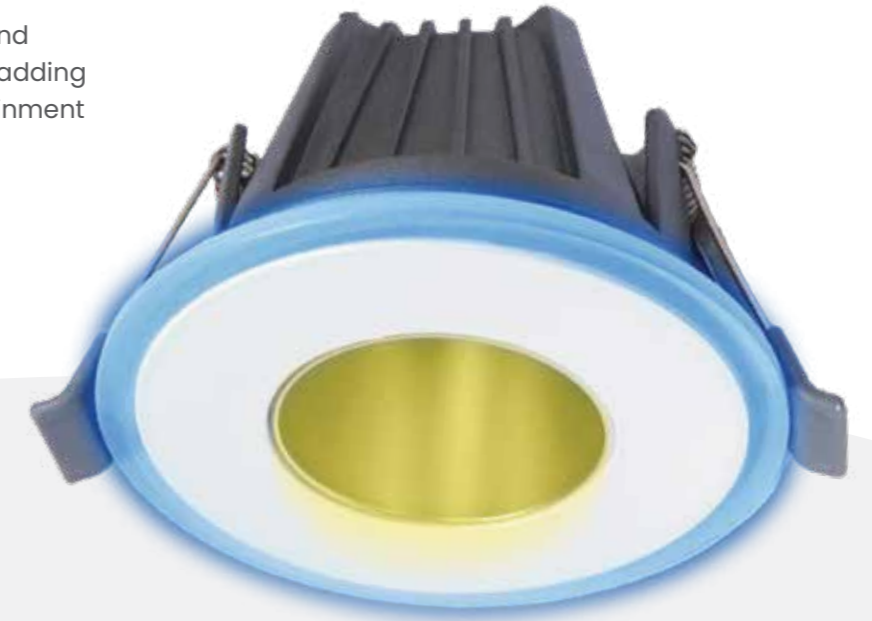

COB DOWNLIGHTER PRISM RAINBOW

Brighten your space with vibrant colours and multiple hues. This downlighter is ideal for adding dynamic, playful lighting effects in entertainment areas, kids' rooms, or creative spaces.