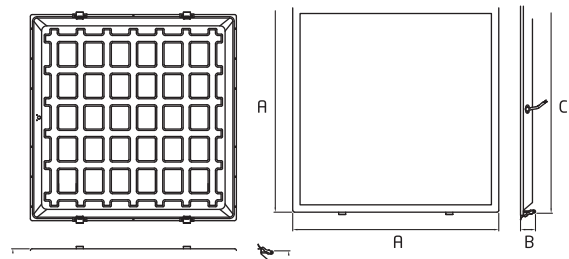

LED PANEL RECESS (2x2, 36W)

Engineered with flicker-control technology, this panel provides steady, gentle light ideal for schools, hospitals, and workspaces. Perfect for long reading sessions or extended study hours, it ensures your eyes stay protected while maintaining a comfortable, focused environment.

Details	Eyeluv LED Panel 2x2
Rated Wattage	36W
Lumen	3600
Power Factor	>0.90
Colour Temperature	6500K/4000K 3000K
Shape	Square
Cut-out Size (mm)	575x575
Housing	CRCA
Protection Glass	IP 20
CRI	>80
MRP (₹)	4000
Std. Pkg	4

Rated Wattage	36W
Length (A)	595x595
Width (B)	36
Cut-Out (C)	575x575

All dimensions are in mm