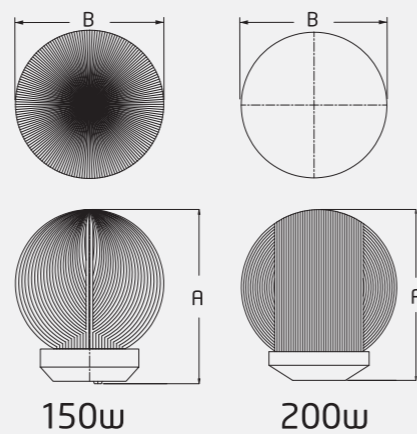

Rated Wattage	Size	Width (B)	Height (C)
9W	150 Prismatic	178	150
12W / 14W	200 Prismatic	220	200

All dimensions are in mm

DECO

GLOBE FROSTED GATE LIGHT FIXTURE

With a frosted globe design, this light provides a soft, diffused light that enhances safety and ambiance around your home's entrance or garden.