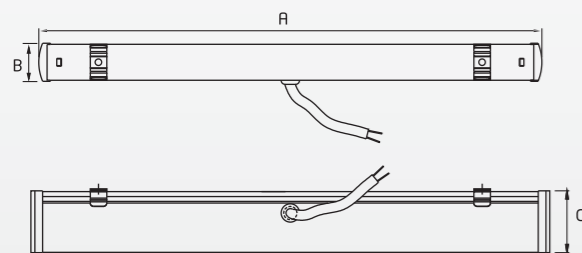

LED BATTEN TIRANGA

Featuring a unique design that combines three distinct colours in one fixture, the Tiranga LED Batten has the ability to light up in all three colours simultaneously, providing versatile and dynamic illumination.

Details	Tiranga LED Batten
Rated Wattage	20W
Power Factor	>0.90
Colour Temperature	Tricolor(Saffron-white-Green)
CRI	>80
Shape	Square
Protection Class	IP 20
Housing	Polycarbonate
MRP (₹)	550
Std. Pkg.	20

Rated Wattage	20W
Length (A)	1100
Width (B)	20
Height (C)	30

All dimensions are in mm

LED TUBE ORILINA

Bright, energy-efficient tubes, perfect for a variety of spaces, from offices and classrooms to kitchens and garages. With their long lifespan and low energy consumption, these tubes help reduce maintenance and energy costs.

Details	LED Tube Orilina
Rated Wattage	20W
Lumen	2000
Power Factor	>0.90
Colour Temperature	6500k
CRI	>80
Shape	Round
Housing	Polycarbonate
Protection Class	IP 20
MRP (₹)	800
Std. Pkg.	20

Rated Wattage	20W
Length (A)	1212
Width (B)	29

All dimensions are in mm