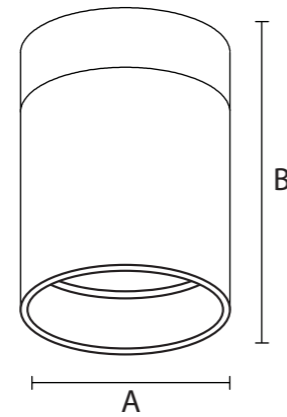

COB DOWNLIGHTER PRISM SURFACE FOLD

This surface COB downlighter features track functionality, allowing you to adjust the light direction by moving and twisting the fixture. Ideal for versatile lighting in various spaces, it offers flexibility in highlighting specific areas or changing the illumination angle as needed.

Details	Prism Fold Surface
Rated wattage	12W
Lumen (AC)	960lm
Power Factor	>0.5
Colour Temperature	6500K/3000K/4000K
CRI	>80
Shape	Cylinder
Beam Angle	40°
Protection Class	IP20
Housing	Aluminium
Reflector Colour	Black
MRP (₹)	2400
Std Pkg.	20

Rated Wattage	12W
Length (A)	58
Width (B)	107

All dimensions are in mm