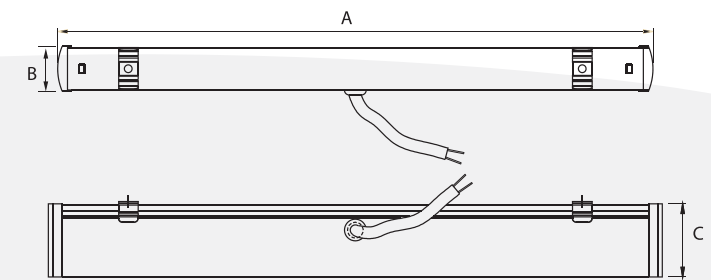

LED LAMP

Designed to protect your eyes with its flicker-control technology, our bulbs ensure you experience comfortable, long-lasting light without strain, making it perfect for reading, studying, or any activity that requires prolonged focus.

Details	EYELUV LED Lamp
Rated Wattage	9W
Lumen	900
Power Factor	>0.90
Colour Temperature	6500K/3000K
CRI	>80
Protection Class	IP 20
Housing	Thermoplastic
Base	B22d/E27
Beam Angle	>180°
MRP (₹)	300
Std. Pkg	25

Rated Wattage	9W
Length (A)	112
Width (B)	60

All dimensions are in mm

LED BATTEN

The EyeLuv LED Batten enhances your space with gentle, flicker-control light that reduces eye strain. Enjoy the convenience of adjustable lighting that creates a comfortable environment for work or relaxation.

Details	EyeLuv LED Batten
Rated Wattage	20W
Lumen	2000
Power Factor	>0.90
Colour Temperature	6500k / 3000k
CRI	>80
Shape	Square
Housing	Polycarbonate
Protection Class	IP 20
Beam Angle	>120°
MRP (₹)	700
Std. Pkg.	20

Rated Wattage	20W
Length (A)	1100
Width (B)	24
Cut-Out (C)	32

All dimensions are in mm