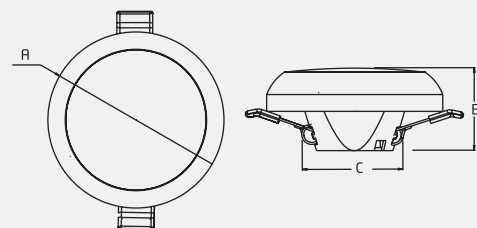

LED DOWNLIGHTER RAINBOW RECESS

Available in four colour combinations - white-blue, white-warm, white-pink, and white-green - this recess downlighter lets you change the colour with a simple on-off switch. Perfect for adding customisable lighting effects in living rooms and bedrooms.

Details	LED Recess Downlighter -Rainbow	
Rated Wattage	6W	12W
Lumen	600	1200
Shape	Round	Round
Power Factor	>0.90	>0.90
Cut-out size (mm)	Ø48mm	Ø48mm
Colour Temperature	6500K + Blue 6500K + WW 6500K + Pink 6500K + Green	6500K + Blue 6500K + WW 6500K + Pink 6500K + Green
CRI	>80	>80
Housing	Polycarbonate	Polycarbonate
Protection Class	IP20	IP20
MRP (₹)	600	1100
Std. Pkg.	20	20

Rated Wattage	6W	12W
Length (A)	88	118
Width (B)	42	42
Cut-Out (C)	48	48

All dimensions are in mm

LED DOWNLIGHTER RAINBOW SURFACE

Surface-mounted and available in four different colour options, this downlighter lets you customise your lighting with ease. Ideal for adding a personal touch to living rooms, bedrooms, and other spaces where you want to create a unique ambiance.

Details	LED Surface Downlighter -Rainbow	
Rated Wattage	6W	
Lumen	600	
Shape	Round	
Power Factor	>0.90	
Colour Temperature	6500K + Blue 6500K + WW 6500K + Pink 6500K + Green	
CRI	>80	
Housing	Polycarbonate	
Protection Class	IP20	
MRP (₹)	650	
Std. Pkg.	20	

Rated Wattage	6W
Length (A)	86
Width (B)	44
Mounting (C)	48

All dimensions are in mm