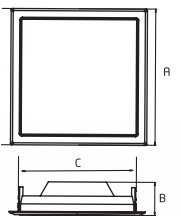

LED PANEL RECESS BACKLIT

Square

Rated Wattage	10W	15W	20W
Length (A)	116x116	166x166	220x220
Width (B)	36	36	36
Cut-Out (C)	105x105	150x150	205x205

All dimensions are in mm