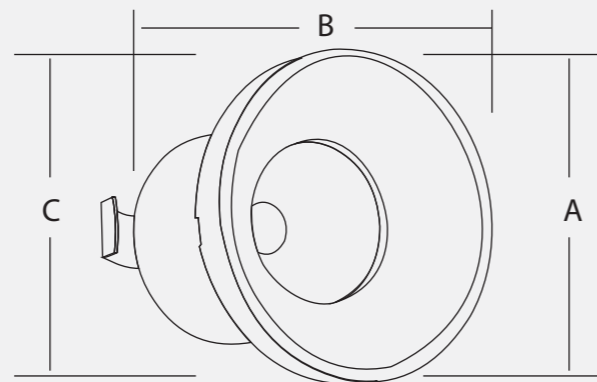

COB DOWNLIGHTER PRISM SPOT

With a slim design and narrow beam angle of 20 degrees, it is perfect for lighting up niches, cabinets and highlighting specific areas.

Details	Prism COB Spot
Rated wattage	3W
Lumen	190lm
Power Factor	>0.9
Colour Temperature	6500K/3000K/4000K
CRI	>80
Shape	Round
Beam Angle	20°
Protection Class	IP20
Housing	Aluminium, Die Casting
MRP (₹)	300
Std Pkg.	50

Rated Wattage	3W
Length (A)	38
Width (B)	30
Cut-Out (C)	40

All dimensions are in mm