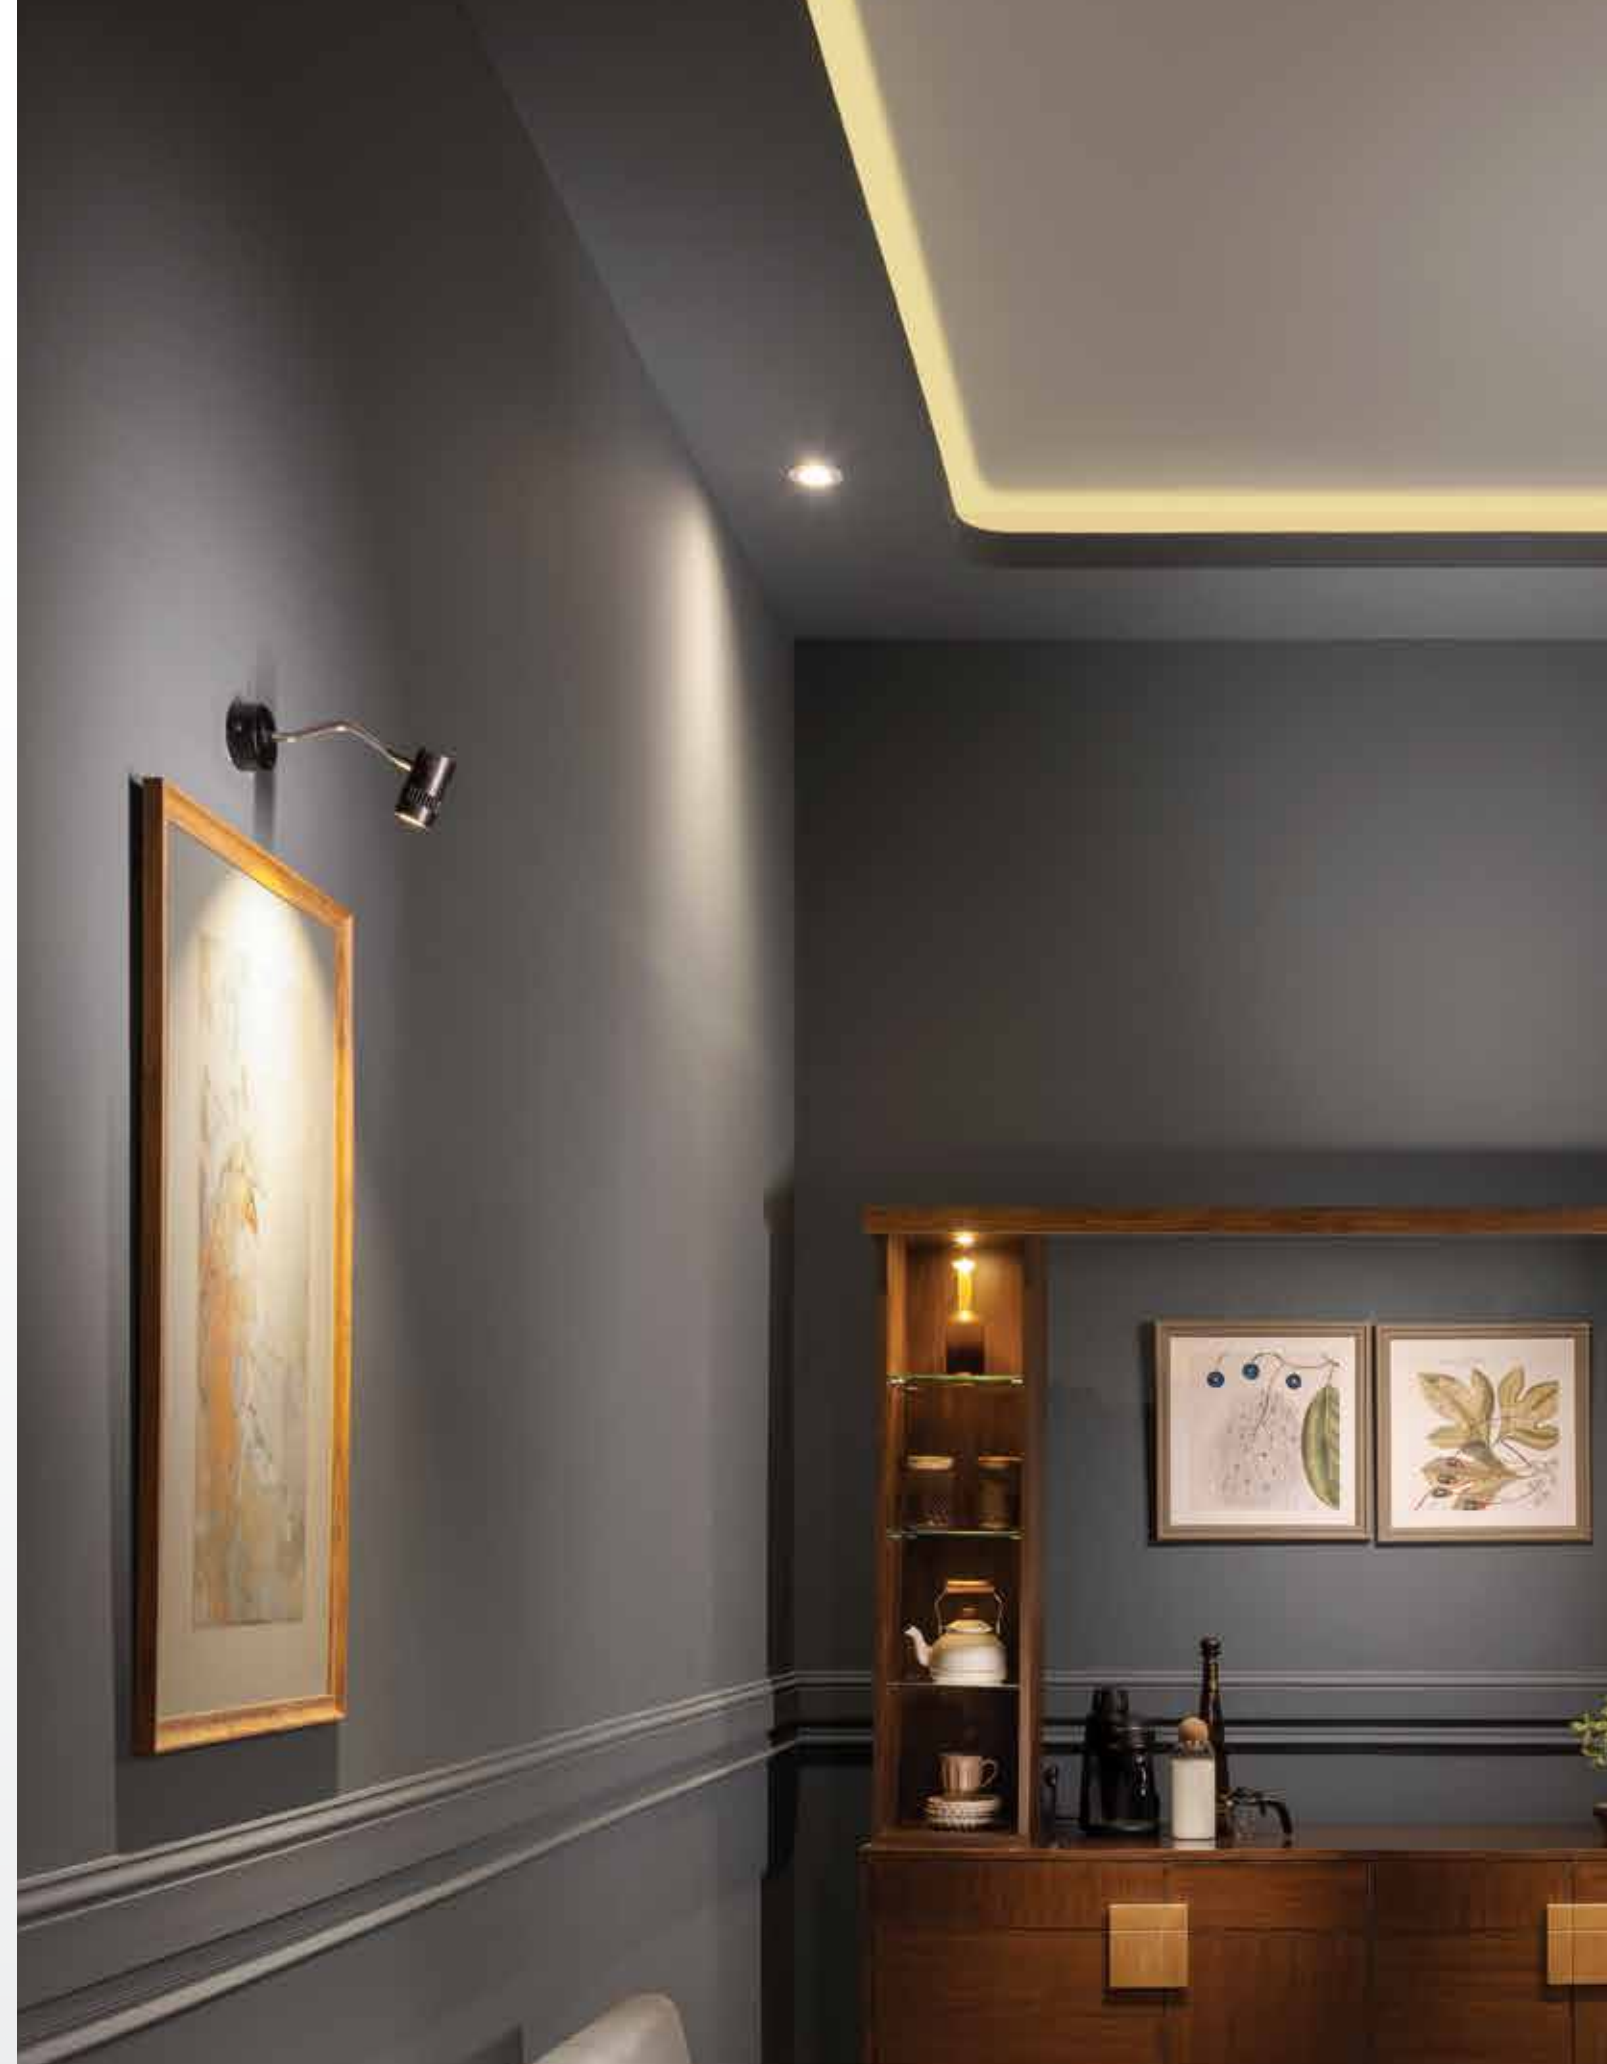

LED DOWNLIGHTER

MOON LITE RECESS METAL

Designed for versatile use, this downlighter fits neatly into a 3-inch junction box and delivers uniform, reliable illumination. Ideal for hallways, offices, and other spaces requiring direct lighting, it ensures clear visibility and enhances your environment.

Details	LED Downlighter - Moon lite Recess	
Rated Wattage	6W	12W
Lumen	480	1020
Shape	Round	Round
Cut-out size (mm)	Ø62mm	Ø62mm
Power Factor	>0.90	>0.90
Colour Temperature	6500K, 3000K, 4000k, Red, Blue, Green & Pink	6500K, 3000K, 4000k, Red, Blue, Green & Pink
CRI	>80	>80
Housing	Metal	Metal
Protection Class	IP20	IP20
MRP (₹)	500	1000
Std. Pkg.	20	20

Rated Wattage	6W	12W
Length (A)	105	110
Width (B)	45	45
Cut-Out (C)	62	62

All dimensions are in mm