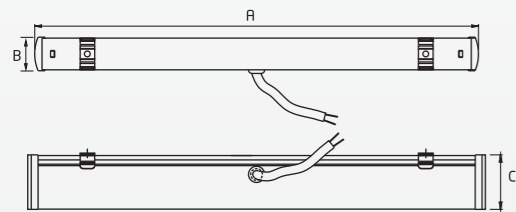

Rated Wattage	20W	24W	28W	40W	48W
Length (A)	555	1185	1185	1185	1185
Width (B)	24	24	24	24	32
Height (C)	37	37	37	37	41

All dimensions are in mm