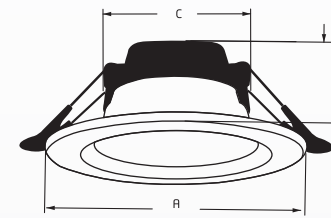

Details	Multicolour Recess Downlighter - 3 in 1
Rated Wattage	6W
Shape	Round
Power Factor	>0.90
Cut-out size (mm)	62mm
Colour Temperature	3 in 1 (Red, Blue, Pink)
Housing	Metal
Protection Class	IP20
MRP (₹)	550
Std. Pkg.	40

Rated Wattage	6W
Length (A)	105
Width (B)	45
Cut-Out (C)	62

All dimensions are in mm