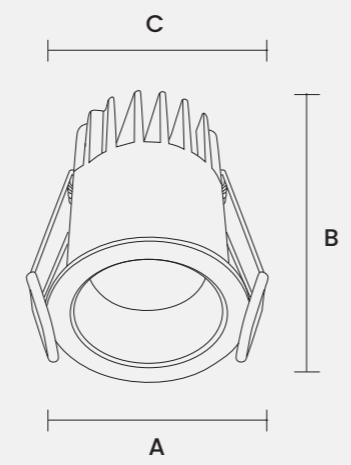

COB DOWNLIGHTER

PRISM CLASSIC

Enhance your contemporary home with sleek design and superior light distribution. Perfect for hallways, lobbies, and dining areas, these downlighters provide versatile accent lighting that elevates the ambiance of various spaces, from walls and living rooms to dining areas and bedrooms.

Details	Prism Classic COB Downlighter		
Rated Wattage	5W	10W	15W
Lumen(AC)	300lm	600lm	900lm
Power Factor	>0.9	>0.9	>0.9
Colour Temperature	6500K/3000K/4000K	6500K/3000K/4000K	6500K/3000K/4000K
CRI	>80	>80	>80
Shape	Round	Round	Round
Beam Angle	24°	24°	24°
Cut-out	35mm	45mm	55mm
Protection Class	IP20	IP20	IP20
Housing	Aluminium	Aluminium	Aluminium
Reflector Colour	Black	Black	Black
MRP (₹)	800	1000	1500
Std. Pkg	20	20	20

Rated Wattage	5W	10W	15W
Length (A)	42	54	66
Width (B)	56	70	85
Cut-Out (C)	35	45	55

All dimensions are in mm