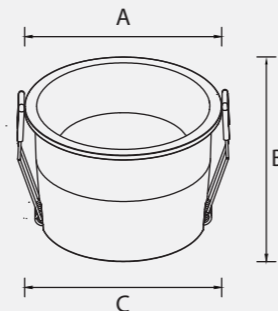

Rated Wattage	6W	12W	18W
Length (A)	65	85	105
Width (B)	45	58	71
Cut-Out (C)	55	75	95

All dimensions are in mm