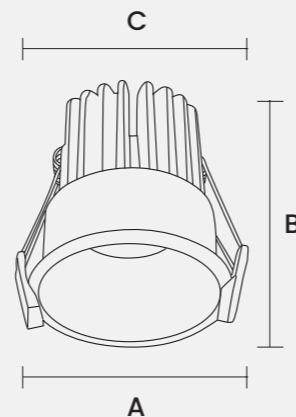

COB DOWNLIGHTER PRISM RECESS

With an elegant gold finish reflector, this downlighter provides up to 36-degree beam angle for precise illumination. Perfect for highlighting artwork, architectural details, or any focal point in your space.

Details	Prism Recess COB Downlighter			
Rated Wattage	6W	9W	12W	15W
Lumen(AC)	480lm	720lm	960lm	1200lm
Power Factor	>0.9	>0.9	>0.9	>0.9
Colour Temperature	6500K/3000K/4000K	6500K/3000K/4000K	6500K/3000K/4000K	6500K/3000K/4000K
CRI	>80	>80	>80	>80
Beam Angle	36°	36°	36°	36°
Shape	Round	Round	Round	Round
Cut-out	55mm	65mm	75mm	75mm
Protection Class	IP20	IP20	IP20	IP20
Housing	Aluminium	Aluminium	Aluminium	Aluminium
Reflector Colour	Copper	Copper	Copper	Copper
MRP (₹)	1500	1800	2000	2200
Std. Pkg	20	20	20	20

Rated Wattage	6W	9W	12W	15W
Length (A)	66	75	85	85
Width (B)	65	65	72	72
Cut-Out (C)	55	65	75	75

All dimensions are in mm

COB DOWNLIGHTER PRISM DEEP 3CCT

This deep COB downlighter provides 3-in-1 lighting with adjustable colour temperatures—cool white, neutral white, and warm white. Ideal for bedrooms, lounges, and conference rooms, it creates a customised ambiance for any mood or activity. The design minimises glare by keeping the light source hidden, offering gentle illumination that's easy on the eyes.

Details	Prism COB Deep Downloader 3in1	
Rated Wattage	5W	12W
Lumen(AC)	350	960
Power Factor	>0.9	>0.9
Colour Temperature	3 in1 (6500K/3000K/4000K)	3 in1 (6500K/3000K/4000K)
CRI	>80	>80
Shape	Round	Round
Beam Angle	24°	24°
Cut-out	45mm	60mm
Protection Class	IP20	IP20
Housing	Aluminium	Aluminium
Reflector Colour	Copper	Copper
MRP (₹)	1200	1750
Std. Pkg	20	20

Rated Wattage	5W	12W
Length (A)	46	60
Width (B)	60	80
Cut-Out (C)	45	60

All dimensions are in mm

3 IN 1