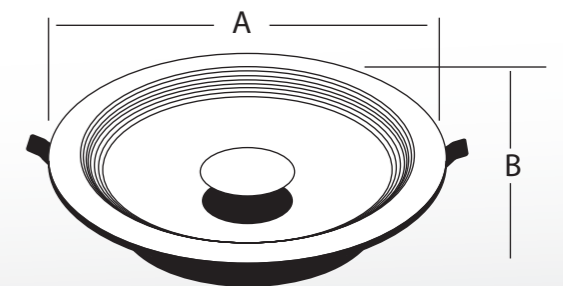

COB DOWNLIGHTER DEEP RECESS

With a unique narrow beam angle and sleek design, this downlighter is ideal for ceilings with limited height. Its aluminium housing ensures effective heat management and reduces glare, providing illumination without compromising aesthetics, making it perfect for extended use.

Details	COB Downlighter - Deep Recess						
Rated Wattage	3W	6W	9W	15W	18W	24W	30W
Lumen	210	420	720	1200	1500	1920	2400
Power Factor	>0.90	>0.90	>0.90	>0.90	>0.90	>0.90	>0.90
Colour Temperature	6500K, 4000K, 3000K	6500K, 4000K, 3000K	6500K, 4000K, 3000K	6500K, 4000K, 3000K	6500K, 4000K, 3000K	6500K, 4000K, 3000K	6500K, 4000K, 3000K
CRI	>80	>80	>80	>80	>80	>80	>80
Shape	Round	Round	Round	Round	Round	Round	Round
Beam Angle	30°	30°	30°	30°	30°	30°	30°
Swivel Arrangement	Up to 60°	Up to 60°	Up to 60°	Up to 60°	Up to 60°	Up to 60°	Up to 60°
Cut-out size (mm)	Ø52mm	Ø68mm	Ø68mm	Ø89mm	Ø111mm	Ø135mm	Ø145mm
Housing	Aluminium	Aluminium	Aluminium	Aluminium	Aluminium	Aluminium	Aluminium
MRP (₹)	600	800	1000	1500	1800	2500	3000
Std. Pkg.	20	20	20	20	10	10	10

Rated Wattage	3W	6W	9W	15W	18W	24W	30W
Dia (A)	67	85.5	85.5	107.5	137.5	145	165
Height (B)	53.5	60	85	95.5	87	83	90
Cut-Out (C)	55	68	68	89	111	135	145

All dimensions are in mm

COB DOWNLIGHTER CRYSTAL RECESS

With a slim design and wide beam angle, this downlighter is ideal for showrooms and large spaces. Its broad illumination ensures even lighting across expansive areas, making it perfect for highlighting displays and creating a well-lit environment.

Details	Crystal Recess COB
Rated Wattage	24W
Lumen	1500 lm
Power Factor	>0.9
Colour Temperature	6500K/3000K/4000K
CRI	>80
Shape	Round
Cut Out	195
Protection Class	IP 20
Housing	Aluminium
MRP (₹)	1200
Std Pkg.	10