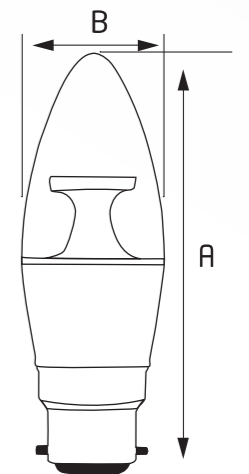

LED LAMP DECO RAINBOW

The Deco Rainbow LED Night Lamp transitions through seven colours. It cycles through the colours to create a dynamic, vibrant effect in any room. This feature makes it a great addition to children's rooms or for adding a festive touch to your decor.

7 Automatic colour changes in single bulb

Violet | Indigo | Blue | Green | Yellow | Orange | Red

Details	DECO Rainbow LED Night Lamp
Rated Wattage	0.5W
Housing	Polycarbonate
Protection Class	IP 20
Colours Temperature	Auto Colour Changing (7 Primary Colour)
Base	B22d
MRP (₹)	99
Std. Pkg	48

Rated Wattage	0.5W
Length (A)	70
Width (B)	45

All dimensions are in mm

CANDLE LAMP

Enhance your space with Orient Electric's uniquely designed LED bulbs. Warm, inviting and just right for accent lighting in living rooms, bedrooms, and dining areas.

Details	LED Lamps - Decorative
Rated Wattage	2.7W
Lumen	270
Power Factor	>0.90
Colour Temperature	3000K/6500K
CRI	>80
Protection Class	IP 20
Base	E14
MRP (₹)	250
Std. Pkg	50

Rated Wattage	2.7W Candle Lamp
Length (A)	106
Width (B)	36

All dimensions are in mm