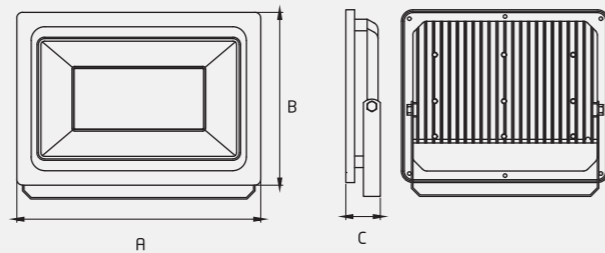

LED FLOOD LIGHT SLIM (10W - 50W)

Slim and efficient, this LED flood light is ideal for illuminating large spaces such as building façades, home exteriors, gardens, and parks. Its streamlined design enhances the overall visual appeal of spaces.

Details	LED Flood Light Razor Plus (10W - 50W)			
Rated Wattage	10W	20W	30W	50W
Lumen	1000	2000	3000	5000
Power Factor	>0.9	>0.9	>0.9	>0.9
Colour Temperature	3000K/6500K	3000K/6500K	3000K/6500K	3000K/6500K
Housing	Aluminium Die Casting	Aluminium Die Casting	Aluminium Die Casting	Aluminium Die Casting
Protection Class	IP 65	IP 65	IP 65	IP 65
MRP (₹)	1500	2500	3500	4500
Std. Pkg	40	40	10	4

Rated Wattage	10W	20W	30W	50W
Length (A)	115	145	185	205
Width (B)	90	110	135	165
Height (C)	29.5	33.5	36	42

All dimensions are in mm

LED FLOOD LIGHT SLIM (70W - 200W)

Ideal for large area lighting like stadiums, outdoor events, and façades lighting, this LED flood light is designed with a sleek, slim profile that adds a premium aesthetic to any setting.

Details	LED Flood Light Slim (70W - 200W)			
Rated Wattage	70W	100W	150W	200W
Lumen	7000	10000	13500	18000
Power Factor	>0.9	>0.9	>0.9	>0.9
Colour Temperature	3000K/6500K	3000K/6500K	3000K/6500K	3000K/6500K
Housing	Aluminium Die Casting	Aluminium Die Casting	Aluminium Die Casting	Aluminium Die Casting
Protection Class	IP 65	IP 65	IP 65	IP 65
MRP (₹)	5500	7000	10000	14000
Std. Pkg	10	04	05	04

Rated Wattage	70W	100W	150W	200W
Length (A)	229	285	340	400
Width (B)	165	220	250	300
Height (C)	40	48	55	55

All dimensions are in mm