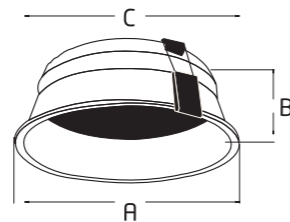

LED RECESS PANEL VENUS GREEN

With backlit LED technology and a deep reflector, this panel provides bright, glare-free lighting. Ideal for retail stores, showrooms, and commercial spaces where clear illumination is essential. The external driver arrangement ensures dependable performance and straightforward installation.

Details	LED Recess Panel - Venus Green	
Rated Wattage	10W	15W
Lumen	1000	1500
Power Factor	>0.9	>0.9
Colour Temperature	6500K/3000K 4000K	6500K/3000K 4000K
Shape	Round	Round
Housing	Polycarbonate	Polycarbonate
Protection Class	IP20	IP20
CRI	>80	>80
MRP (₹)	1000	1200
Std. Pkg	20	20

Rated Wattage	10W	15W
Length (A)	118	152
Width (B)	56	61
Cut-Out (C)	110	145

All dimensions are in mm