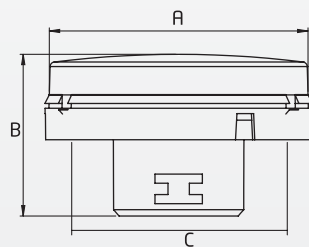

LED DOWNLIGHTER MOON LITE DEEP

Designed with a rimless diffuser for superior light distribution, this downlighter installs easily in deep junction boxes. Ideal for living rooms and hallways where consistent lighting is essential.

Details	LED Downlighter - Moon Lite Deep			
Rated Wattage	6W	9W	12W	15W
Lumen	600	900	1200	1500
Shape	Round	Round	Round	Round
Cut-out size (mm)	Ø48mm	Ø48mm	Ø48mm	Ø48mm
Power Factor	>0.90	>0.90	>0.90	>0.90
Colour Temperature	6500K, 3000K, Red, Blue, Green & Pink	6500K, 3000K, Red, Blue, Green & Pink	6500K, 3000K, Red, Blue, Green & Pink	6500K, 3000K, Red, Blue, Green & Pink
CRI	>80	>80	>80	>80
Housing	Polycarbonate	Polycarbonate	Polycarbonate	Polycarbonate
Protection Class	IP20	IP20	IP20	IP20
MRP (₹)	450	550	650	750
Std. Pkg.	20	20	20	20

Rated Wattage	6W, 9W	12W, 15W
Length (A)	82	141
Width (B)	64	66
Cut-Out (C)	48	48

All dimensions are in mm