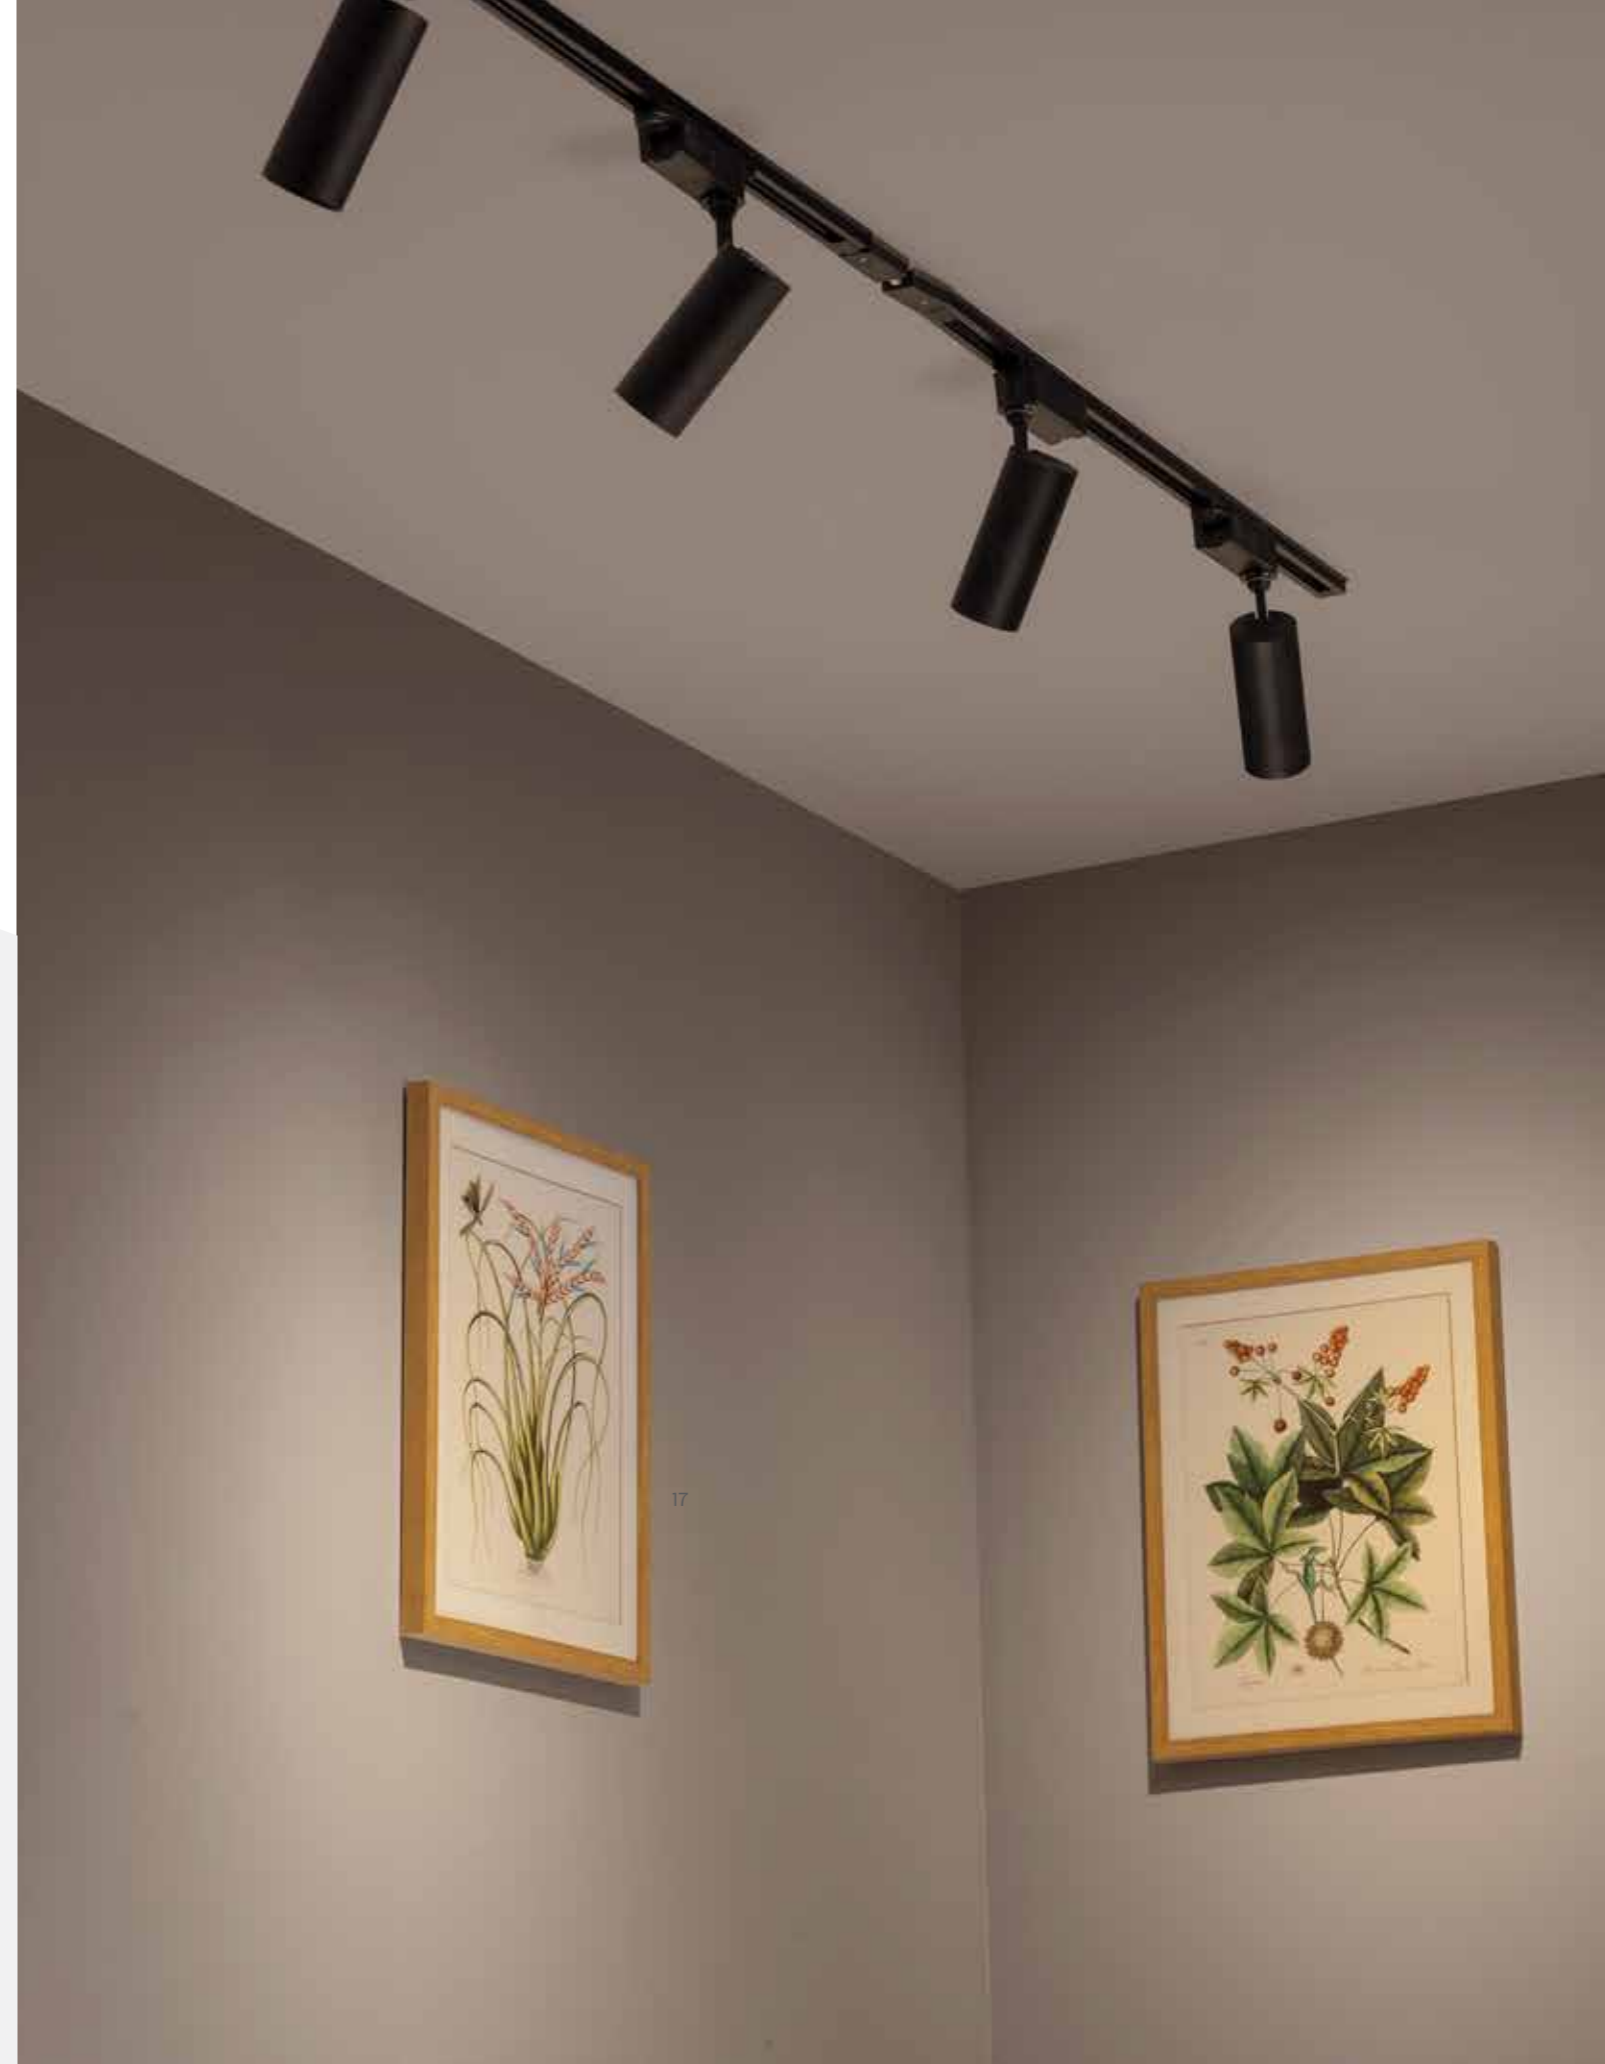

LED COB TRACK LIGHT

An adjustable narrow beam angle allows this track light to focus on artworks or architectural details. The aluminium housing manages heat efficiently, while its flexibility lets you direct light precisely where needed.

Details	LED COB Track Light		
Rated Wattage	15W	20W	30W
Lumen	1200	1500	2400
Shape	Round	Round	Round
Power Factor	>0.90	>0.90	>0.90
Colour Temperature	6500K, 3000K, 4000K	6500K, 3000K, 4000K	6500K, 3000K, 4000K
Housing	Aluminium Die casting	Aluminium Die casting	Aluminium Die casting
CRI	>80	>80	>80
Protection Class	IP 20	IP 20	IP 20
Beam Angle	38°	38°	38°
MRP (₹)	1200	1800	2200
Std. Pkg.	20	20	20

Rated Wattage	15W	20W	30W
Length (A)	158	158	182
Width (B)	103	122	143
Dia (C)	73	73	87
Height (D)	128	135	168

All dimensions are in mm