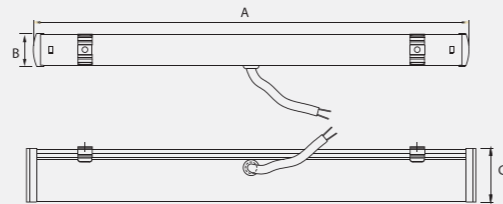

LED BATTEN ORISMART

Adjust your home's lighting to match your mood with the Orismart LED Batten. Control the lights from anywhere using the Orient Smart App, and manage multiple lights seamlessly for a customised ambiance.