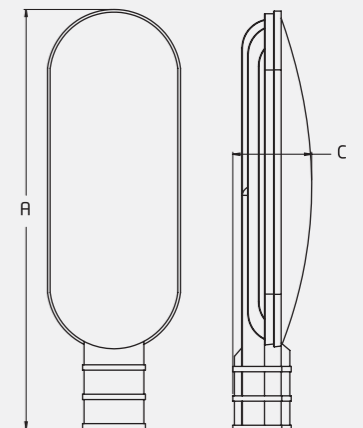

Details	LED Street Light Moderna	
Rated Wattage	20W	30W
Lumen	2000	3000
Power Factor	>0.9	>0.9
Colour Temperature	6500K	6500K
Housing	Polycarbonate	Polycarbonate
Protection Class	IP 66	IP 66
MRP (₹)	1500	2500
Std. Pkg	10	10

Rated Wattage	20W	30W
Length (A)	258	310
Width (B)	84	100
Height (C)	57	57

All dimensions are in mm