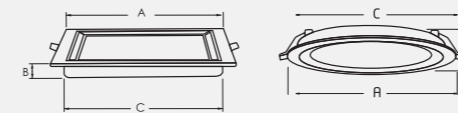

LED RECESS PANEL RAZOR

With edge-lit technology, this panel delivers glare-free light while saving up to 60% more energy than traditional downlights. Its sleek design and external driver make it easy to install in low-height ceilings. Ideal for offices, corridors, and modern homes.