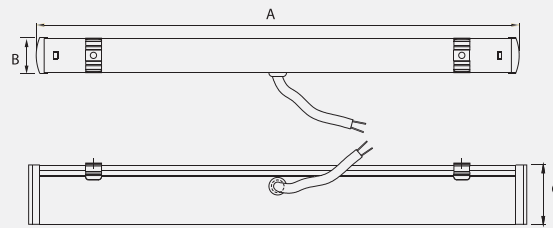

LED BATTEN EMERGENCY

During power cuts, the Emergency LED Batten activates automatically and provides up to 3 hours of continuous light. It ensures your space remains illuminated, helping you avoid disruptions and stay prepared.