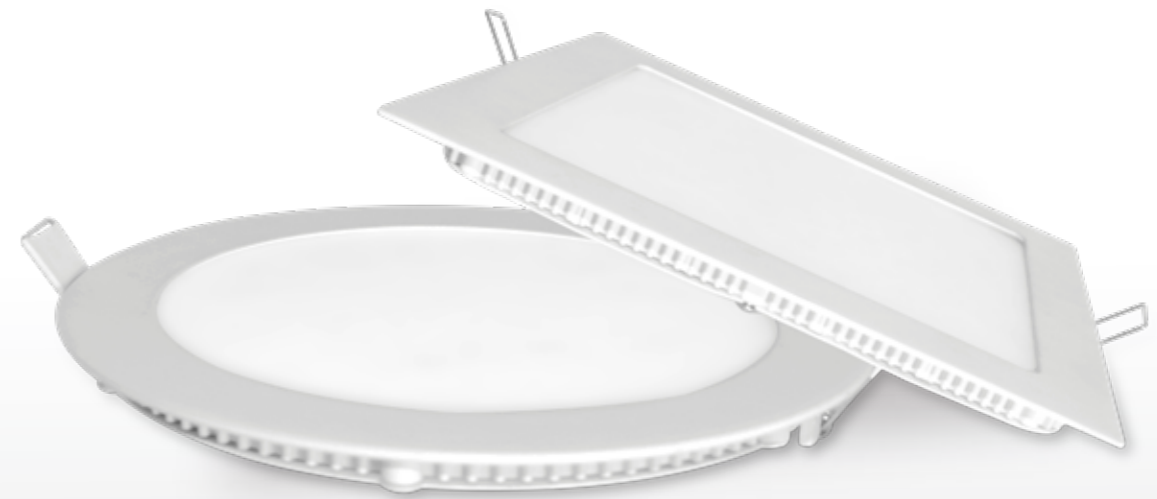

# LED RECESS PANEL EDGE LIT-PC

With polycarbonate housing and edge-lit technology, this panel ensures glare-free, uniform light while being 60% more energy-efficient than traditional downlights. Ideal for living rooms, offices, and kitchens, its sleek design fits seamlessly into low-height ceilings for a refined look.