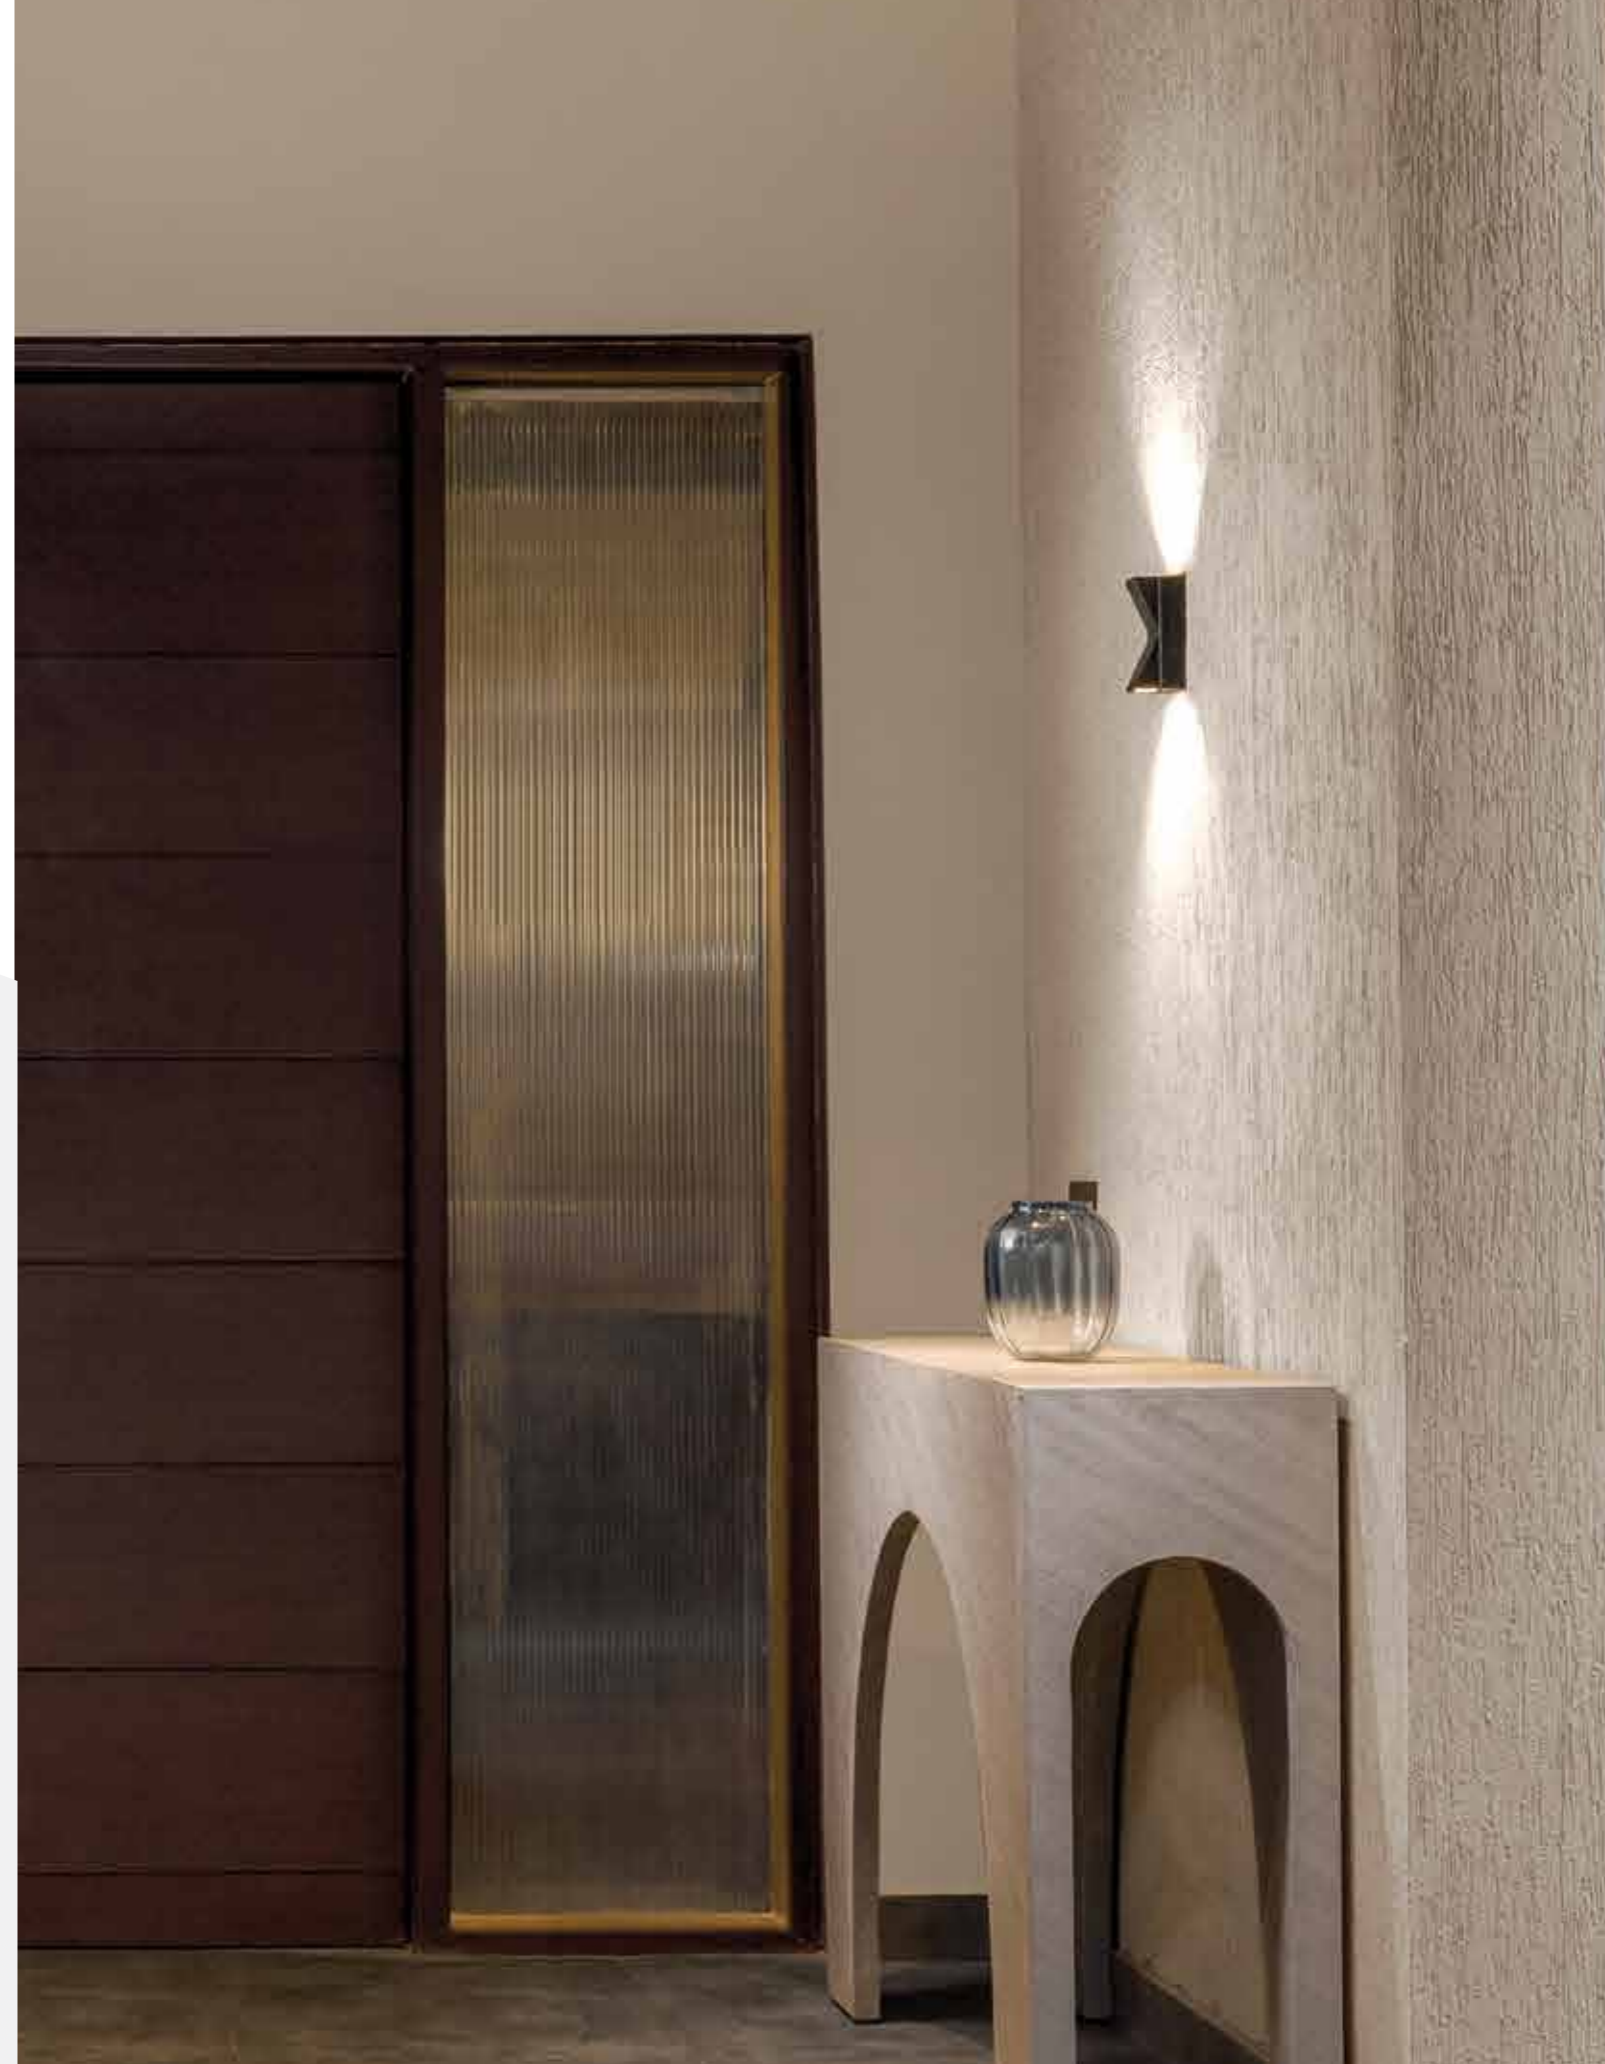

DECO WALL LIGHT K TYPE

Featuring a contemporary, sharp look with clean lines and an adjustable head, its up-and-down light throw accentuates wall features and creates focused illumination for various spaces.

Details	Wall Light	
Rated Wattage	3W	6W
Lumen	225	450
Power Factor	>0.9	>0.9
Colour Temperature	3000K/4000K/6500K	3000K/4000K/6500K
Protection Class	IP 54	IP 54
Housing	Polycarbonate	Polycarbonate
MRP (₹)	700	1000
Std. Pkg	40	20

Rated Wattage	Length (A)	Length (B)	Height (C)
3W	81	81	70
6W	147	82	65

All dimensions are in mm