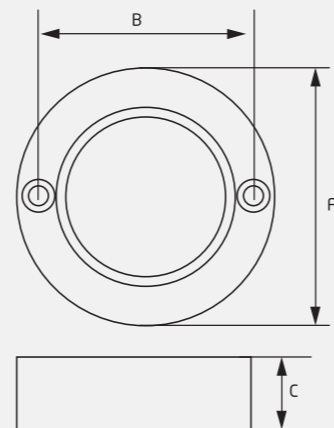

LED SURFACE PANEL STRIKER

Brighten up compact spaces such as modular kitchens, wardrobes, and showcases with this slim, easy-to-install LED panel. It is designed to provide efficient, even lighting where you need it most, enhancing the functionality and aesthetics of smaller areas.